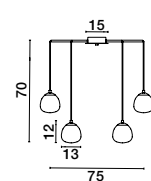

THE EGG - 9009261
 Gold & Matt Black Metal
 Glossy Opal Glass
 LED G9 12x5 Watt 230 Volt
 IP20 Bulb Excluded
 D: 75 H: 70 cm

GL 90092611

THE EGG - 9009260
 Gold & Matt Black Metal
 Glossy Opal Glass
 LED G9 8x5 Watt 230 Volt
 IP20 Bulb Excluded
 D: 75 H: 70 cm

GL 90092611

THE EGG - 9009262
 Gold & Matt Black Metal
 Glossy Opal Glass
 LED G9 1x5 Watt 230 Volt
 IP20 Bulb Excluded
 D: 13 W: 20 H: 40 cm

GL 90092611