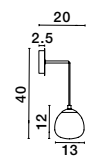

THE EGG - 9009261
 Gold & Matt Black Metal
 Glossy Opal Glass
 LED G9 12x5 Watt 230 Volt
 IP20 Bulb Excluded
 D: 75 H: 70 cm

GL 90092611

THE EGG - 9009260
 Gold & Matt Black Metal
 Glossy Opal Glass
 LED G9 8x5 Watt 230 Volt
 IP20 Bulb Excluded
 D: 75 H: 70 cm

GL 90092611

THE EGG - 9009262
 Gold & Matt Black Metal
 Glossy Opal Glass
 LED G9 1x5 Watt 230 Volt
 IP20 Bulb Excluded
 D: 13 W: 20 H: 40 cm

GL 90092611