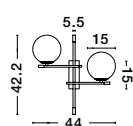

**GIT - 9009294**  
 Matt Black & Gold Metal  
 Opal Glass  
 LED G9 3x5 Watt 230 Volt  
 IP20 Bulb Excluded  
 D: 33 H: 120 cm

Adjustable Height

GL 90092941

GL 90092941

**GIT - 9009297**  
 Matt Black & Gold Metal  
 Opal Glass  
 LED G9 2x5 Watt 230 Volt  
 IP20 Bulb Excluded  
 L: 44 W: 17.3 H: 42.2 cm

ALSO YOU CAN DO

Two Options Of Height  
 67 - 120 cm

**GIT - 9009296**  
 Matt Black & Gold Metal  
 Opal Glass  
 LED G9 6x5 Watt 230 Volt  
 IP20 Bulb Excluded  
 Included Two parts Of Metal  
 42 cm Each Part  
 L: 100 H1: 67 H2: 120 cm

Rotatable

GL 90092941

Two Options Of Height  
 73.5 - 121 cm

GL 90092941

**GIT - 9009295**  
 Matt Black & Gold Metal  
 Opal Glass  
 LED G9 2x5 Watt 230 Volt  
 IP20 Bulb Excluded  
 Included Two parts Of Metal  
 23.7 cm Each Part  
 L: 95 W: 15 H: 73.5 H2: 121 cm