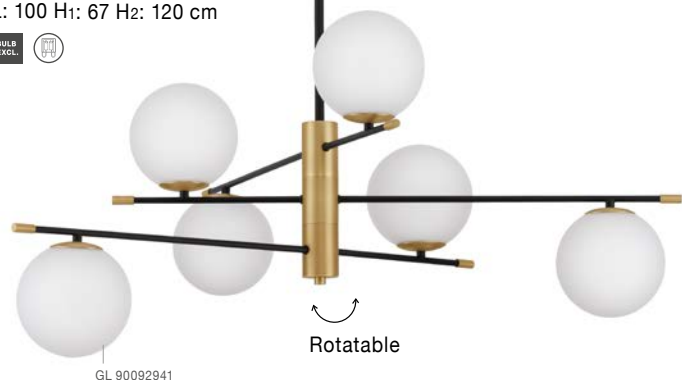

**GIT - 9009294**  
 Matt Black & Gold Metal  
 Opal Glass  
 LED G9 3x5 Watt 230 Volt  
 IP20 Bulb Excluded  
 D: 33 H: 120 cm

Adjustable Height

GL 90092941

GL 90092941

**GIT - 9009297**  
 Matt Black & Gold Metal  
 Opal Glass  
 LED G9 2x5 Watt 230 Volt  
 IP20 Bulb Excluded  
 L: 44 W: 17.3 H: 42.2 cm

ALSO YOU CAN DO

Two Options Of Height  
 67 - 120 cm

**GIT - 9009296**  
 Matt Black & Gold Metal  
 Opal Glass  
 LED G9 6x5 Watt 230 Volt  
 IP20 Bulb Excluded  
 Included Two parts Of Metal  
 42 cm Each Part  
 L: 100 H1: 67 H2: 120 cm

Rotatable

GL 90092941

Two Options Of Height  
 73.5 - 121 cm

GL 90092941

**GIT - 9009295**  
 Matt Black & Gold Metal  
 Opal Glass  
 LED G9 2x5 Watt 230 Volt  
 IP20 Bulb Excluded  
 Included Two parts Of Metal  
 23.7 cm Each Part  
 L: 95 W: 15 H: 73.5 H2: 121 cm