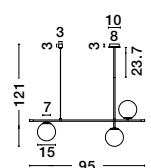

**GIT - 9009294**  
 Matt Black & Gold Metal  
 Opal Glass  
 LED G9 3x5 Watt 230 Volt  
 IP20 Bulb Excluded  
 D: 33 H: 120 cm

Adjustable Height

GL 90092941

GL 90092941

**GIT - 9009297**  
 Matt Black & Gold Metal  
 Opal Glass  
 LED G9 2x5 Watt 230 Volt  
 IP20 Bulb Excluded  
 L: 44 W: 17.3 H: 42.2 cm

ALSO YOU CAN DO

Two Options Of Height  
 67 - 120 cm

**GIT - 9009296**  
 Matt Black & Gold Metal  
 Opal Glass  
 LED G9 6x5 Watt 230 Volt  
 IP20 Bulb Excluded  
 Included Two parts Of Metal  
 42 cm Each Part  
 L: 100 H1: 67 H2: 120 cm

Rotatable

GL 90092941

Two Options Of Height  
 73.5 - 121 cm

GL 90092941

**GIT - 9009295**  
 Matt Black & Gold Metal  
 Opal Glass  
 LED G9 2x5 Watt 230 Volt  
 IP20 Bulb Excluded  
 Included Two parts Of Metal  
 23.7 cm Each Part  
 L: 95 W: 15 H: 73.5 H2: 121 cm