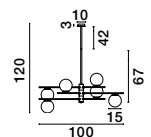

**GIT - 9009294**  
 Matt Black & Gold Metal  
 Opal Glass  
 LED G9 3x5 Watt 230 Volt  
 IP20 Bulb Excluded  
 D: 33 H: 120 cm

Adjustable Height

GL 90092941

GL 90092941

**GIT - 9009297**  
 Matt Black & Gold Metal  
 Opal Glass  
 LED G9 2x5 Watt 230 Volt  
 IP20 Bulb Excluded  
 L: 44 W: 17.3 H: 42.2 cm

ALSO YOU CAN DO

Two Options Of Height  
 67 - 120 cm

**GIT - 9009296**  
 Matt Black & Gold Metal  
 Opal Glass  
 LED G9 6x5 Watt 230 Volt  
 IP20 Bulb Excluded  
 Included Two parts Of Metal  
 42 cm Each Part  
 L: 100 H1: 67 H2: 120 cm

Rotatable

GL 90092941

Two Options Of Height  
 73.5 - 121 cm

GL 90092941

**GIT - 9009295**  
 Matt Black & Gold Metal  
 Opal Glass  
 LED G9 2x5 Watt 230 Volt  
 IP20 Bulb Excluded  
 Included Two parts Of Metal  
 23.7 cm Each Part  
 L: 95 W: 15 H: 73.5 H2: 121 cm