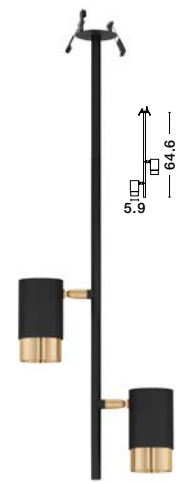

PONGO - 9010217

Sandy Black & Gold Aluminium
LED GU10 1x10 Watt 230 Volt
IP20 Bulb Excluded
D: 5.9 H: 64.3 cm
Cut Out: 3.8 cm

PONGO - 9010218

Sandy Black & Gold Aluminium
LED GU10 2x10 Watt 230 Volt
IP20 Bulb Excluded
D: 5.9 H: 64.6 cm
Cut Out: 3.8 cm

PONGO - 9010216

Sandy Black & Gold Aluminium
LED GU10 1x10 Watt 230 Volt
IP20 Bulb Excluded
D: 5.9 H: 62.2 cm

PONGO - 9010220

Sandy Black & Gold Aluminium
LED GU10 2x10 Watt 230 Volt
IP20 Bulb Excluded
D: 5.9 H: 62.7 cm

PICTO - 9911527

Sandy Black & Gold Aluminium
LED GU10 1x10 Watt 230 Volt
IP20 Bulb Excluded
D: 6 H: 10 cm

PICTO - 9911528

Sandy Black & Gold Aluminium
LED GU10 1x10 Watt 230 Volt
IP20 Bulb Excluded
D: 6 H: 15 cm