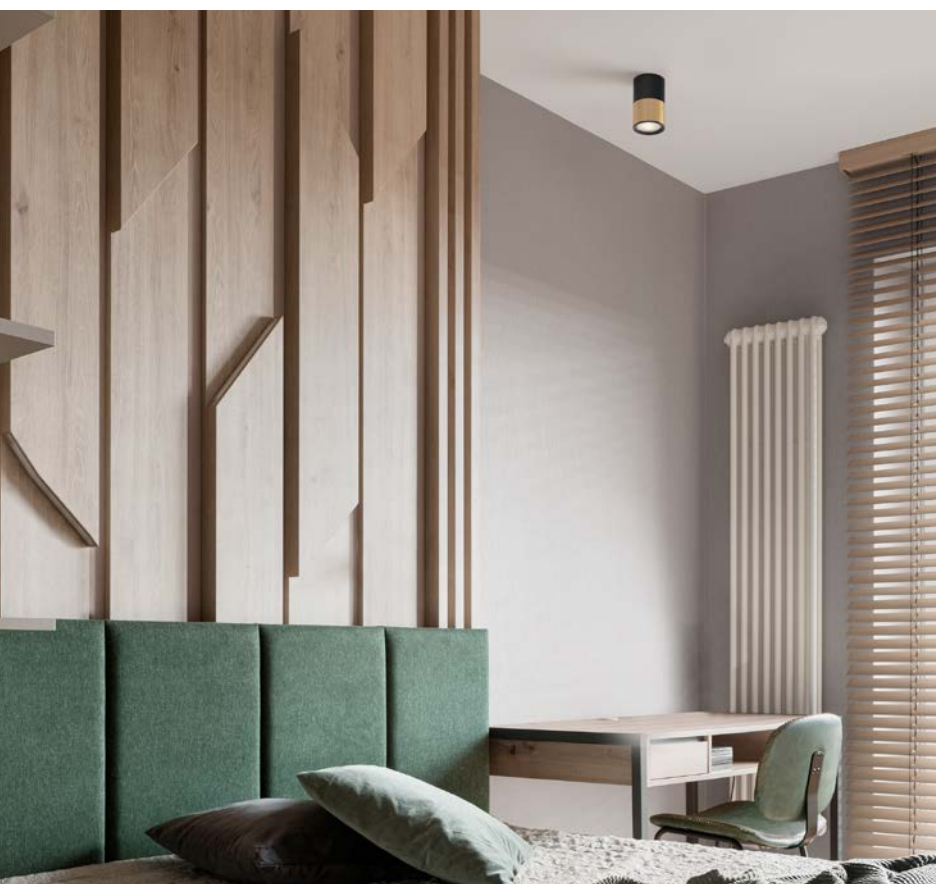

PONGO - 9010217

Sandy Black & Gold Aluminium
LED GU10 1x10 Watt 230 Volt
IP20 Bulb Excluded
D: 5.9 H: 64.3 cm
Cut Out: 3.8 cm

PONGO - 9010218

Sandy Black & Gold Aluminium
LED GU10 2x10 Watt 230 Volt
IP20 Bulb Excluded
D: 5.9 H: 64.6 cm
Cut Out: 3.8 cm

PONGO - 9010216

Sandy Black & Gold Aluminium
LED GU10 1x10 Watt 230 Volt
IP20 Bulb Excluded
D: 5.9 H: 62.2 cm

PONGO - 9010220

Sandy Black & Gold Aluminium
LED GU10 2x10 Watt 230 Volt
IP20 Bulb Excluded
D: 5.9 H: 62.7 cm