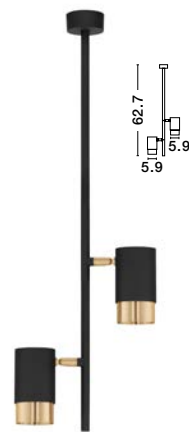

PONGO - 9010217

Sandy Black & Gold Aluminium
LED GU10 1x10 Watt 230 Volt
IP20 Bulb Excluded
D: 5.9 H: 64.3 cm
Cut Out: 3.8 cm

PONGO - 9010218

Sandy Black & Gold Aluminium
LED GU10 2x10 Watt 230 Volt
IP20 Bulb Excluded
D: 5.9 H: 64.6 cm
Cut Out: 3.8 cm

PONGO - 9010216

Sandy Black & Gold Aluminium
LED GU10 1x10 Watt 230 Volt
IP20 Bulb Excluded
D: 5.9 H: 62.2 cm

PONGO - 9010220

Sandy Black & Gold Aluminium
LED GU10 2x10 Watt 230 Volt
IP20 Bulb Excluded
D: 5.9 H: 62.7 cm

PICTO - 9911527

Sandy Black & Gold Aluminium
LED GU10 1x10 Watt 230 Volt
IP20 Bulb Excluded
D: 6 H: 10 cm

PICTO - 9911528

Sandy Black & Gold Aluminium
LED GU10 1x10 Watt 230 Volt
IP20 Bulb Excluded
D: 6 H: 15 cm