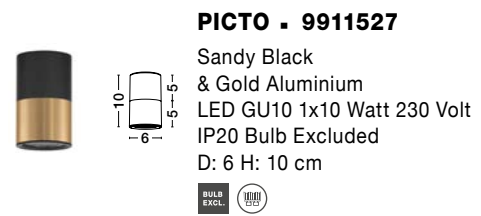

PONGO - 9010217

Sandy Black & Gold Aluminium
LED GU10 1x10 Watt 230 Volt
IP20 Bulb Excluded
D: 5.9 H: 64.3 cm
Cut Out: 3.8 cm

PONGO - 9010218

Sandy Black & Gold Aluminium
LED GU10 2x10 Watt 230 Volt
IP20 Bulb Excluded
D: 5.9 H: 64.6 cm
Cut Out: 3.8 cm

PONGO - 9010216

Sandy Black & Gold Aluminium
LED GU10 1x10 Watt 230 Volt
IP20 Bulb Excluded
D: 5.9 H: 62.2 cm

PONGO - 9010220

Sandy Black & Gold Aluminium
LED GU10 2x10 Watt 230 Volt
IP20 Bulb Excluded
D: 5.9 H: 62.7 cm

PICTO - 9911527

Sandy Black & Gold Aluminium
LED GU10 1x10 Watt 230 Volt
IP20 Bulb Excluded
D: 6 H: 10 cm

PICTO - 9911528

Sandy Black & Gold Aluminium
LED GU10 1x10 Watt 230 Volt
IP20 Bulb Excluded
D: 6 H: 15 cm