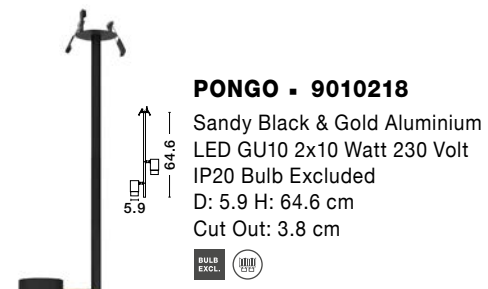

PONGO - 9010217

Sandy Black & Gold Aluminium
LED GU10 1x10 Watt 230 Volt
IP20 Bulb Excluded
D: 5.9 H: 64.3 cm
Cut Out: 3.8 cm

PONGO - 9010218

Sandy Black & Gold Aluminium
LED GU10 2x10 Watt 230 Volt
IP20 Bulb Excluded
D: 5.9 H: 64.6 cm
Cut Out: 3.8 cm

PONGO - 9010216

Sandy Black & Gold Aluminium
LED GU10 1x10 Watt 230 Volt
IP20 Bulb Excluded
D: 5.9 H: 62.2 cm

PONGO - 9010220

Sandy Black & Gold Aluminium
LED GU10 2x10 Watt 230 Volt
IP20 Bulb Excluded
D: 5.9 H: 62.7 cm

PICTO - 9911527

Sandy Black & Gold Aluminium
LED GU10 1x10 Watt 230 Volt
IP20 Bulb Excluded
D: 6 H: 10 cm

PICTO - 9911528

Sandy Black & Gold Aluminium
LED GU10 1x10 Watt 230 Volt
IP20 Bulb Excluded
D: 6 H: 15 cm