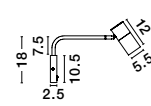

PONGO - 9010221

Sandy Black & Gold Aluminium
LED GU10 1x10 Watt
220-240 Volt
IP20 Bulb Excluded
D: 10.5 H: 18 cm

PONGO - 9010225

Sandy Black & Gold Aluminium
LED GU10 1x10 Watt
220-240 Volt
IP20 Bulb Excluded
Cable Length: 165 cm
D: 16 H: 55 cm

PONGO - 9010226

Sandy Black & Gold Aluminium
LED GU10 1x10 Watt
220-240 Volt
IP20 Bulb Excluded
Cable Length: 180 cm
L: 25 H: 135 cm