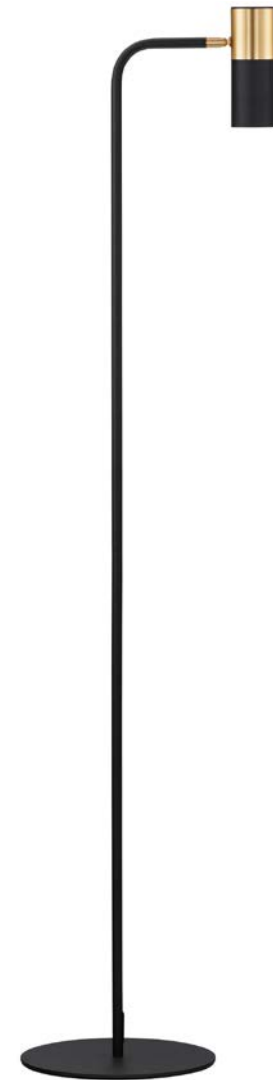

PONGO - 9010221

Sandy Black & Gold Aluminium
LED GU10 1x10 Watt
220-240 Volt
IP20 Bulb Excluded
D: 10.5 H: 18 cm

PONGO - 9010225

Sandy Black & Gold Aluminium
LED GU10 1x10 Watt
220-240 Volt
IP20 Bulb Excluded
Cable Length: 165 cm
D: 16 H: 55 cm

PONGO - 9010226

Sandy Black & Gold Aluminium
LED GU10 1x10 Watt
220-240 Volt
IP20 Bulb Excluded
Cable Length: 180 cm
L: 25 H: 135 cm