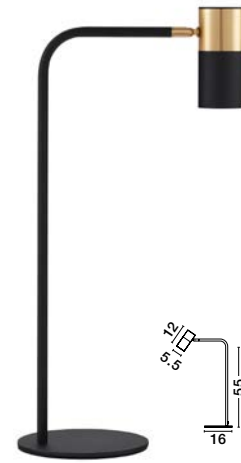

PONGO - 9010221

Sandy Black & Gold Aluminium
LED GU10 1x10 Watt
220-240 Volt
IP20 Bulb Excluded
D: 10.5 H: 18 cm

PONGO - 9010225

Sandy Black & Gold Aluminium
LED GU10 1x10 Watt
220-240 Volt
IP20 Bulb Excluded
Cable Length: 165 cm
D: 16 H: 55 cm

PONGO - 9010226

Sandy Black & Gold Aluminium
LED GU10 1x10 Watt
220-240 Volt
IP20 Bulb Excluded
Cable Length: 180 cm
L: 25 H: 135 cm