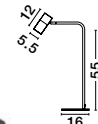

PONGO - 9010221

Sandy Black & Gold Aluminium
LED GU10 1x10 Watt
220-240 Volt
IP20 Bulb Excluded
D: 10.5 H: 18 cm

PONGO - 9010225

Sandy Black & Gold Aluminium
LED GU10 1x10 Watt
220-240 Volt
IP20 Bulb Excluded
Cable Length: 165 cm
D: 16 H: 55 cm

PONGO - 9010226

Sandy Black & Gold Aluminium
LED GU10 1x10 Watt
220-240 Volt
IP20 Bulb Excluded
Cable Length: 180 cm
L: 25 H: 135 cm