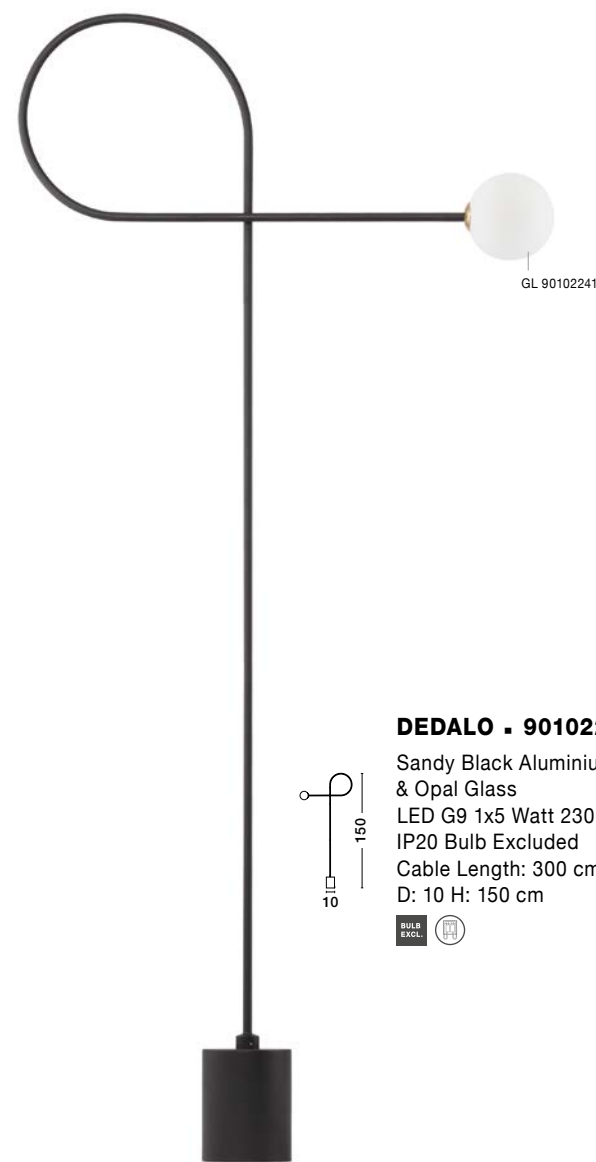

GL 90102241

DEDALO - 9010223

Sandy Black Aluminium
& Opal Glass
LED G9 1x5 Watt 230 Volt
IP20 Bulb Excluded
Cable Length: 150 cm
D: 10 H: 63.8 cm

GL 90102241

DEDALO - 9010224

Sandy Black Aluminium
& Opal Glass
LED G9 1x5 Watt 230 Volt
IP20 Bulb Excluded
Cable Length: 300 cm
D: 10 H: 150 cm