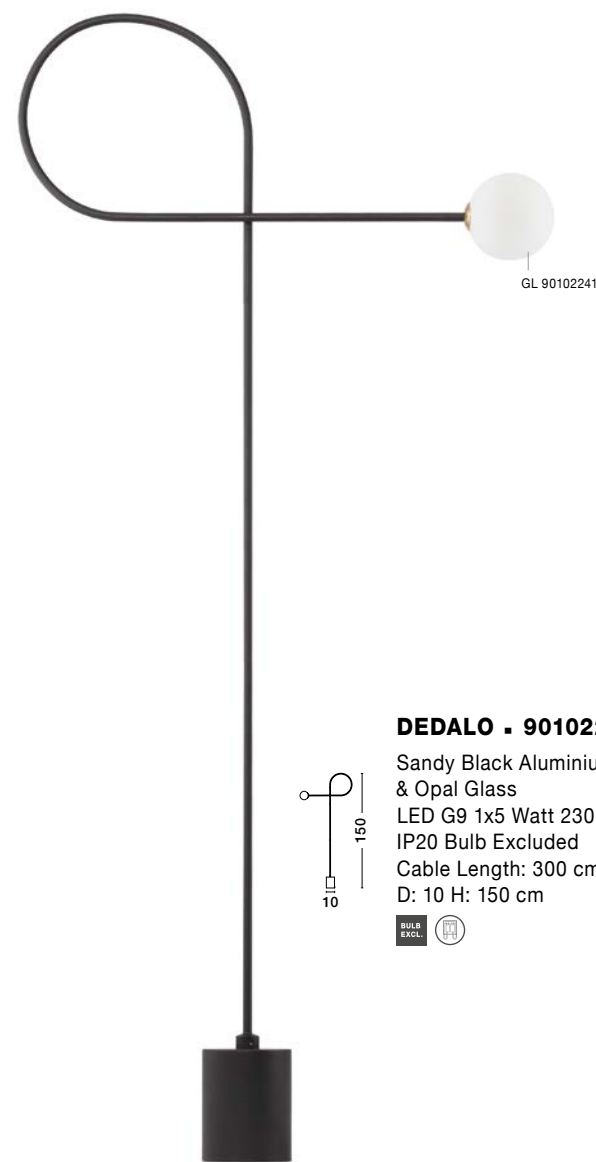

**DEDALO - 9010223**

Sandy Black Aluminium  
& Opal Glass  
LED G9 1x5 Watt 230 Volt  
IP20 Bulb Excluded  
Cable Length: 150 cm  
D: 10 H: 63.8 cm

**DEDALO - 9010224**

Sandy Black Aluminium  
& Opal Glass  
LED G9 1x5 Watt 230 Volt  
IP20 Bulb Excluded  
Cable Length: 300 cm  
D: 10 H: 150 cm