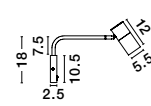

**PONGO - 9010221**

Sandy Black & Gold Aluminium  
LED GU10 1x10 Watt  
220-240 Volt  
IP20 Bulb Excluded  
D: 10.5 H: 18 cm

**PONGO - 9010225**

Sandy Black & Gold Aluminium  
LED GU10 1x10 Watt  
220-240 Volt  
IP20 Bulb Excluded  
Cable Length: 165 cm  
D: 16 H: 55 cm

**PONGO - 9010226**

Sandy Black & Gold Aluminium  
LED GU10 1x10 Watt  
220-240 Volt  
IP20 Bulb Excluded  
Cable Length: 180 cm  
L: 25 H: 135 cm