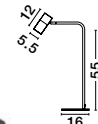

**PONGO - 9010221**

Sandy Black & Gold Aluminium  
LED GU10 1x10 Watt  
220-240 Volt  
IP20 Bulb Excluded  
D: 10.5 H: 18 cm

**PONGO - 9010225**

Sandy Black & Gold Aluminium  
LED GU10 1x10 Watt  
220-240 Volt  
IP20 Bulb Excluded  
Cable Length: 165 cm  
D: 16 H: 55 cm

**PONGO - 9010226**

Sandy Black & Gold Aluminium  
LED GU10 1x10 Watt  
220-240 Volt  
IP20 Bulb Excluded  
Cable Length: 180 cm  
L: 25 H: 135 cm