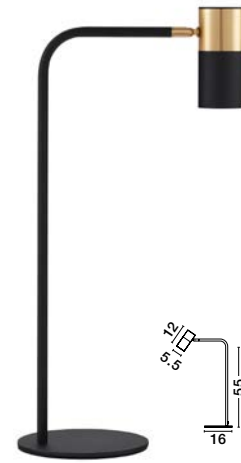

**PONGO - 9010221**

Sandy Black & Gold Aluminium  
LED GU10 1x10 Watt  
220-240 Volt  
IP20 Bulb Excluded  
D: 10.5 H: 18 cm

**PONGO - 9010225**

Sandy Black & Gold Aluminium  
LED GU10 1x10 Watt  
220-240 Volt  
IP20 Bulb Excluded  
Cable Length: 165 cm  
D: 16 H: 55 cm

**PONGO - 9010226**

Sandy Black & Gold Aluminium  
LED GU10 1x10 Watt  
220-240 Volt  
IP20 Bulb Excluded  
Cable Length: 180 cm  
L: 25 H: 135 cm