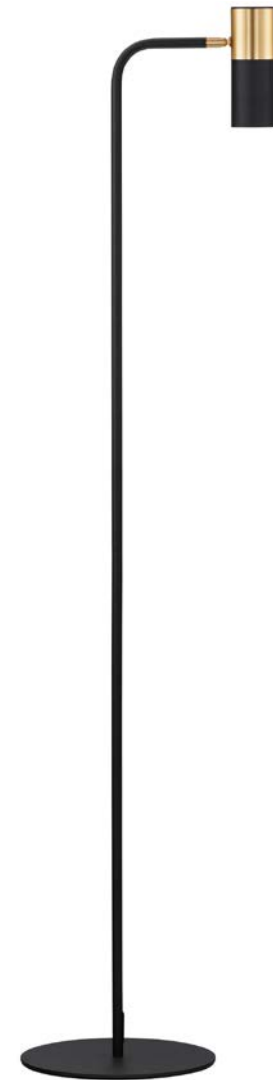

**PONGO - 9010221**

Sandy Black & Gold Aluminium  
LED GU10 1x10 Watt  
220-240 Volt  
IP20 Bulb Excluded  
D: 10.5 H: 18 cm

**PONGO - 9010225**

Sandy Black & Gold Aluminium  
LED GU10 1x10 Watt  
220-240 Volt  
IP20 Bulb Excluded  
Cable Length: 165 cm  
D: 16 H: 55 cm

**PONGO - 9010226**

Sandy Black & Gold Aluminium  
LED GU10 1x10 Watt  
220-240 Volt  
IP20 Bulb Excluded  
Cable Length: 180 cm  
L: 25 H: 135 cm