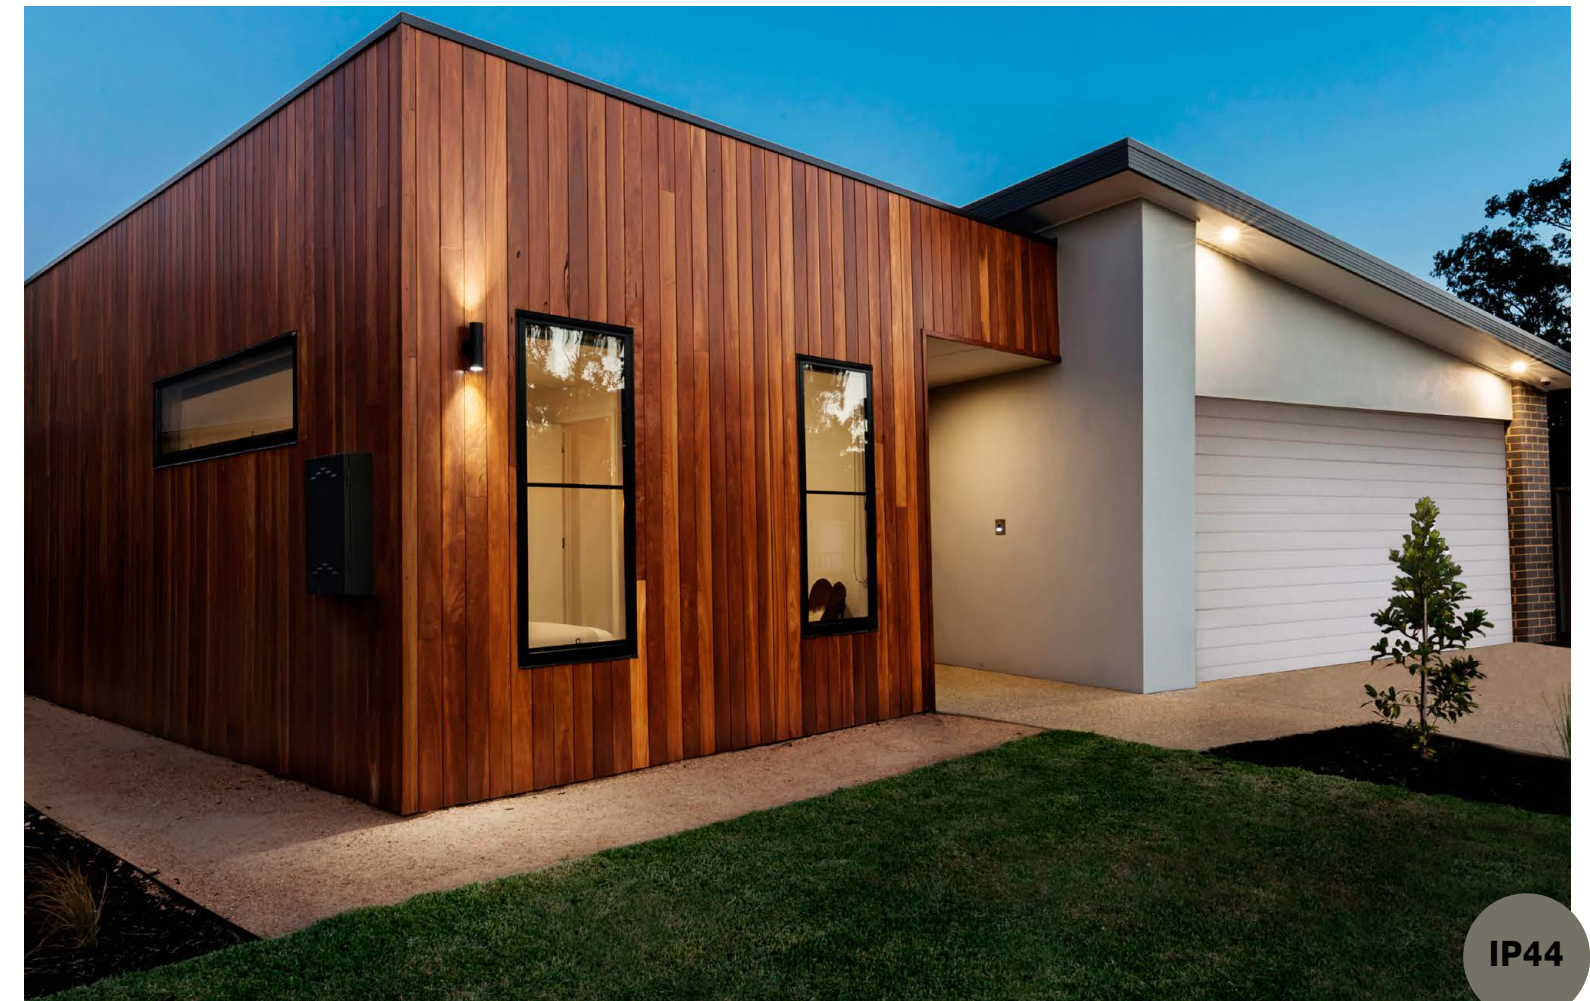

IP54

LIMBIO - 9010601
 White ABS
 Glass Diffuser
 LED GU10 1x7 Watt
 Bulb Excluded IP44
 Light Down
 D: 6 W: 8.5 H: 12 cm

LIMBIO - 9010602
 Black ABS
 Glass Diffuser
 LED GU10 1x7 Watt
 Bulb Excluded IP44
 Light Down
 D: 6 W: 8.5 H: 12 cm