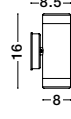

LIMBIO - 9010622
Black ABS
Glass Diffuser
LED GU10 2x7 Watt
Bulb Excluded IP44
Light Up & Down
D: 8 W: 8.5 H: 16 cm