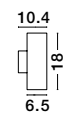

NODUS - 773221
Dark Gray Aluminium
Glass Diffuser
LED GU10 1x7 Watt
220-240 Volt IP54
Bulb Excluded
Light Down
D: 6.5 W: 10.4 H: 11 cm