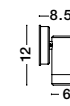

IP54

LIMBIO - 9010601
 White ABS
 Glass Diffuser
 LED GU10 1x7 Watt
 Bulb Excluded IP44
 Light Down
 D: 6 W: 8.5 H: 12 cm

LIMBIO - 9010602
 Black ABS
 Glass Diffuser
 LED GU10 1x7 Watt
 Bulb Excluded IP44
 Light Down
 D: 6 W: 8.5 H: 12 cm