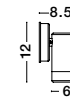

IP54

LIMBIO - 9010601

White ABS
Glass Diffuser
LED GU10 1x7 Watt
Bulb Excluded IP44
Light Down
D: 6 W: 8.5 H: 12 cm

LIMBIO - 9010602

Black ABS
Glass Diffuser
LED GU10 1x7 Watt
Bulb Excluded IP44
Light Down
D: 6 W: 8.5 H: 12 cm