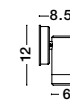

IP54

**LIMBIO - 9010601**  
 White ABS  
 Glass Diffuser  
 LED GU10 1x7 Watt  
 Bulb Excluded IP44  
 Light Down  
 D: 6 W: 8.5 H: 12 cm

**LIMBIO - 9010602**  
 Black ABS  
 Glass Diffuser  
 LED GU10 1x7 Watt  
 Bulb Excluded IP44  
 Light Down  
 D: 6 W: 8.5 H: 12 cm