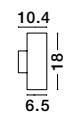

IP54

**LIMBIO - 9010601**  
 White ABS  
 Glass Diffuser  
 LED GU10 1x7 Watt  
 Bulb Excluded IP44  
 Light Down  
 D: 6 W: 8.5 H: 12 cm

**LIMBIO - 9010602**  
 Black ABS  
 Glass Diffuser  
 LED GU10 1x7 Watt  
 Bulb Excluded IP44  
 Light Down  
 D: 6 W: 8.5 H: 12 cm

IP44

**NODUS - 773221**  
 Dark Gray Aluminium  
 Glass Diffuser  
 LED GU10 1x7 Watt  
 220-240 Volt IP54  
 Bulb Excluded  
 Light Down  
 D: 6.5 W: 10.4 H: 11 cm

**NODUS - 773223**  
 Dark Gray Aluminium  
 Glass Diffuser  
 LED GU10 2x7 Watt  
 220-240 Volt IP54  
 Bulb Excluded  
 Light Up & Down  
 D: 6.5 W: 10.4 H: 18 cm