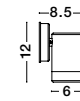

IP54

LIMBIO - 9010601

White ABS
Glass Diffuser
LED GU10 1x7 Watt
Bulb Excluded IP44
Light Down
D: 6 W: 8.5 H: 12 cm

LIMBIO - 9010602

Black ABS
Glass Diffuser
LED GU10 1x7 Watt
Bulb Excluded IP44
Light Down
D: 6 W: 8.5 H: 12 cm