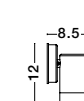

IP54

LIMBIO - 9010601

White ABS
Glass Diffuser
LED GU10 1x7 Watt
Bulb Excluded IP44
Light Down
D: 6 W: 8.5 H: 12 cm

LIMBIO - 9010602

Black ABS
Glass Diffuser
LED GU10 1x7 Watt
Bulb Excluded IP44
Light Down
D: 6 W: 8.5 H: 12 cm