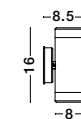

LIMBIO - 9010622

Black ABS
Glass Diffuser
LED GU10 2x7 Watt
Bulb Excluded IP44
Light Up & Down
D: 8 W: 8.5 H: 16 cm