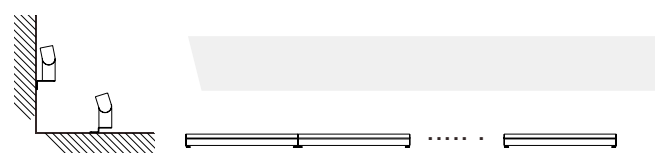

INSTALLATION