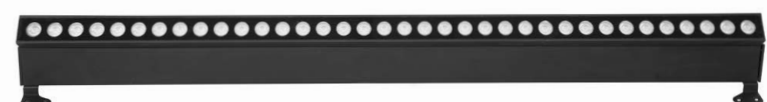

Rotation 30°

WALL WASHER - 9011161

Wall Washer
Sandy Black Aluminium & Glass
LED Chip Cree 32 Watt 3387.5Lm
3000K DC24V Adjustable
Beam Angle 30° IP67
L: 100 W: 6.5 H: 12 cm
Max Power 300 Watt

Rotation 30°

WALL WASHER - 9011162

Wall Washer
Sandy Black Aluminium & Glass
LED Chip Cree 44 Watt 4222.3Lm
3000K DC24V Adjustable
Beam Angle 30° IP67
L: 100 W: 6.5 H: 12 cm
Max Power 300 Watt

Rotation 30°

WALL WASHER - 9011164

Wall Washer RGB
Sandy Black Aluminium & Glass
LED Chip Epistar 36 Watt 3420Lm
DC24V Adjustable
Beam Angle 30° IP67
L: 100 W: 5.5 H: 12 cm
Max Power 300 Watt

RGB

CONTROLLER - 9011101

DMX CONTROLLER
Used to Control Max 1000 pcs