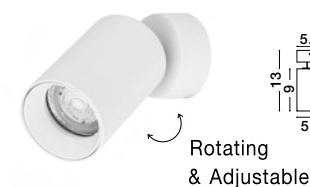

**INUS - 9111626**  
Black & Chrome Aluminium  
LED GU10 1x10 Watt 220-240 Volt  
IP20 Bulb Excluded  
D: 5.7 H: 12.7 cm

**INUS - 9460972**  
Black & Satin Gold Aluminium  
LED GU10 1x10 Watt 220-240 Volt  
IP20 Bulb Excluded  
D: 5.7 H: 13 cm

**INUS - 9460971**  
Black & Satin Gold Aluminium  
LED GU10 1x10 Watt 220-240 Volt  
IP20 Bulb Excluded  
L: 27 W: 6 H: 12.7 cm

**TOD - 9011311**  
Sandy White Aluminium  
LED GU10 1x10 Watt 220-240 Volt  
IP20 Bulb Excluded  
D: 5.7 H1: 9 H2: 13 cm

**TOD - 9011312**  
Sandy Black Aluminium  
LED GU10 1x10 Watt 220-240 Volt  
IP20 Bulb Excluded  
D: 5.7 H1: 9 H2: 13 cm

**TOD - 9012281**  
Sandy White Aluminium  
LED GU10 3x10 Watt 220-240 Volt  
IP20 Bulb Excluded  
D: 22 H1: 9 H2: 12.7 cm

**TOD - 9012282**  
Sandy Black Aluminium  
LED GU10 3x10 Watt 220-240 Volt  
IP20 Bulb Excluded  
D: 22 H1: 9 H2: 12.7 cm