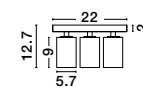

**INUS - 9460971**  
Black & Satin Gold Aluminium  
LED GU10 1x10 Watt 220-240 Volt  
IP20 Bulb Excluded  
L: 27 W: 6 H: 12.7 cm

**TOD - 9011311**  
Sandy White Aluminium  
LED GU10 1x10 Watt 220-240 Volt  
IP20 Bulb Excluded  
D: 5.7 H1: 9 H2: 13 cm

**TOD - 9011312**  
Sandy Black Aluminium  
LED GU10 1x10 Watt 220-240 Volt  
IP20 Bulb Excluded  
D: 5.7 H1: 9 H2: 13 cm

**TOD - 9012281**  
Sandy White Aluminium  
LED GU10 3x10 Watt 220-240 Volt  
IP20 Bulb Excluded  
D: 22 H1: 9 H2: 12.7 cm