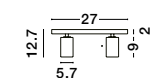

**INUS - 9111626**  
Black & Chrome Aluminium  
LED GU10 1x10 Watt 220-240 Volt  
IP20 Bulb Excluded  
D: 5.7 H: 12.7 cm

**INUS - 9460972**  
Black & Satin Gold Aluminium  
LED GU10 1x10 Watt 220-240 Volt  
IP20 Bulb Excluded  
D: 5.7 H: 13 cm

**INUS - 9460971**  
Black & Satin Gold Aluminium  
LED GU10 1x10 Watt 220-240 Volt  
IP20 Bulb Excluded  
L: 27 W: 6 H: 12.7 cm

**TOD - 9011311**  
Sandy White Aluminium  
LED GU10 1x10 Watt 220-240 Volt  
IP20 Bulb Excluded  
D: 5.7 H1: 9 H2: 13 cm

**TOD - 9011312**  
Sandy Black Aluminium  
LED GU10 1x10 Watt 220-240 Volt  
IP20 Bulb Excluded  
D: 5.7 H1: 9 H2: 13 cm

**TOD - 9012281**  
Sandy White Aluminium  
LED GU10 3x10 Watt 220-240 Volt  
IP20 Bulb Excluded  
D: 22 H1: 9 H2: 12.7 cm