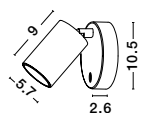

Rotating & Adjustable

NET - 9011922

Sandy Black Aluminium
Switch On/Off
LED GU10 1x10 Watt IP20
220-240 Volt Bulb Excluded
D: 5.7 H: 9 H2: 10.5 cm

Rotating & Adjustable

NET - 9011921

Sandy White Aluminium
Switch On/Off
LED GU10 1x10 Watt IP20
220-240 Volt Bulb Excluded
D: 5.7 H: 9 H2: 10.5 cm

EPIC - 9136181

White Aluminium
LED 6 Watt 579Lm
3000K 220-240 Volt 50Hz
Beam Angle 90° IP20
L: 9.8 W: 10 H: 8 cm

EPIC - 9136180

Black Aluminium
LED 6 Watt 579Lm
3000K 220-240 Volt 50Hz
Beam Angle 90° IP20
L: 9.8 W: 10 H: 8 cm