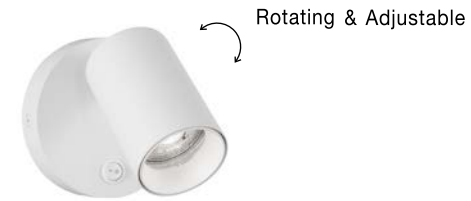

Rotating & Adjustable

NET - 9011922

Sandy Black Aluminium
Switch On/Off
LED GU10 1x10 Watt IP20
220-240 Volt Bulb Excluded
D: 5.7 H: 9 H2: 10.5 cm

Rotating & Adjustable

NET - 9011921

Sandy White Aluminium
Switch On/Off
LED GU10 1x10 Watt IP20
220-240 Volt Bulb Excluded
D: 5.7 H: 9 H2: 10.5 cm

EPIC - 9136181

White Aluminium
LED 6 Watt 579Lm
3000K 220-240 Volt 50Hz
Beam Angle 90° IP20
L: 9.8 W: 10 H: 8 cm

EPIC - 9136180

Black Aluminium
LED 6 Watt 579Lm
3000K 220-240 Volt 50Hz
Beam Angle 90° IP20
L: 9.8 W: 10 H: 8 cm

Adjustable

WAN - 9184311

Sandy White Aluminium
LED GU10 1x10 Watt IP20
220-240 Volt Bulb Excluded
D: 5.6 H: 15 cm

Rotating & Adjustable

DEXTER - 821602

Sandy White Aluminium
LED GU10 1x10 Watt IP20
220-240 Volt Bulb Excluded
D: 6.2 H: 15 cm

Adjustable

WAN - 9184312

Sandy Black Aluminium
LED GU10 1x10 Watt IP20
220-240 Volt Bulb Excluded
D: 5.6 H: 15 cm

Rotating & Adjustable

DEXTER - 821601

Sandy Black Aluminium
LED GU10 1x10 Watt IP20
220-240 Volt Bulb Excluded
D: 6.2 H: 15 cm