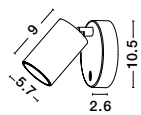

Rotating & Adjustable

NET - 9011922

Sandy Black Aluminium
Switch On/Off
LED GU10 1x10 Watt IP20
220-240 Volt Bulb Excluded
D: 5.7 H: 9 H2: 10.5 cm

Rotating & Adjustable

NET - 9011921

Sandy White Aluminium
Switch On/Off
LED GU10 1x10 Watt IP20
220-240 Volt Bulb Excluded
D: 5.7 H: 9 H2: 10.5 cm

EPIC - 9136181

White Aluminium
LED 6 Watt 579Lm
3000K 220-240 Volt 50Hz
Beam Angle 90° IP20
L: 9.8 W: 10 H: 8 cm

EPIC - 9136180

Black Aluminium
LED 6 Watt 579Lm
3000K 220-240 Volt 50Hz
Beam Angle 90° IP20
L: 9.8 W: 10 H: 8 cm