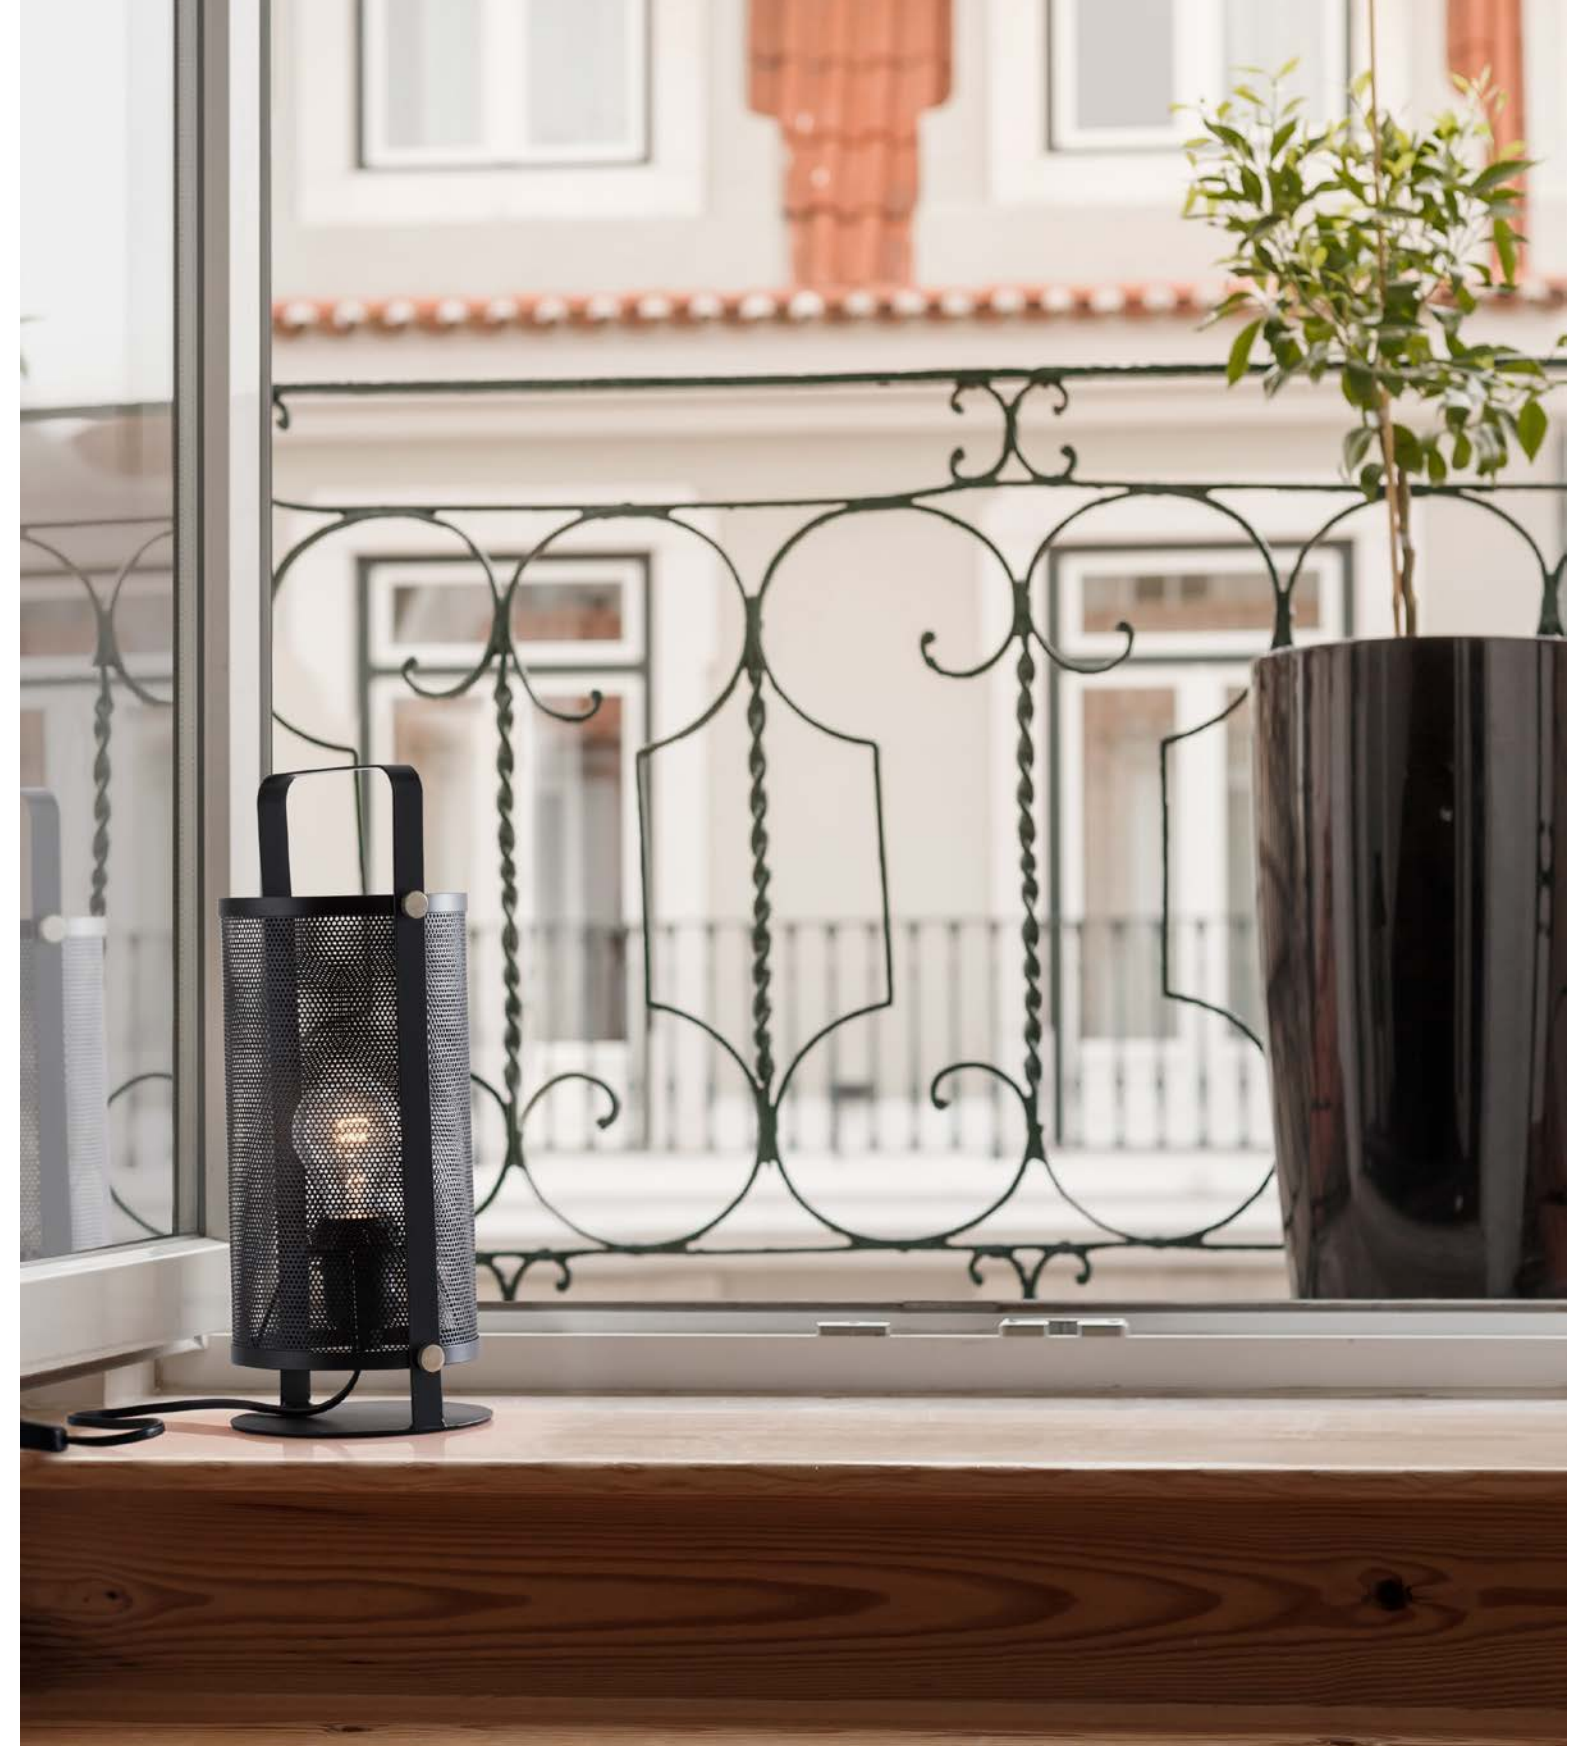

LYRON - 9555800
 Matt White Metal
 Natural Wood
 LED E27 1x12 Watt 230 Volt
 IP20 Bulb Excluded
 Cable Length: 160 cm
 D: 12 H: 17 cm

LYRON - 9555801
 Matt Black Metal
 Natural Wood
 LED E27 1x12 Watt 230 Volt
 IP20 Bulb Excluded
 Cable Length: 160 cm
 D: 12 H: 17 cm

MARCO - 9014066
 Black Metal
 Natural Wood
 LED E27 1x12 Watt 230 Volt
 IP20 Bulb Excluded
 Cable Length: 180 cm
 D: 15 H: 19 cm

MARCO - 9014065
 White Metal
 Natural Wood
 LED E27 1x12 Watt 230 Volt
 IP20 Bulb Excluded
 Cable Length: 180 cm
 D: 15 H: 19 cm