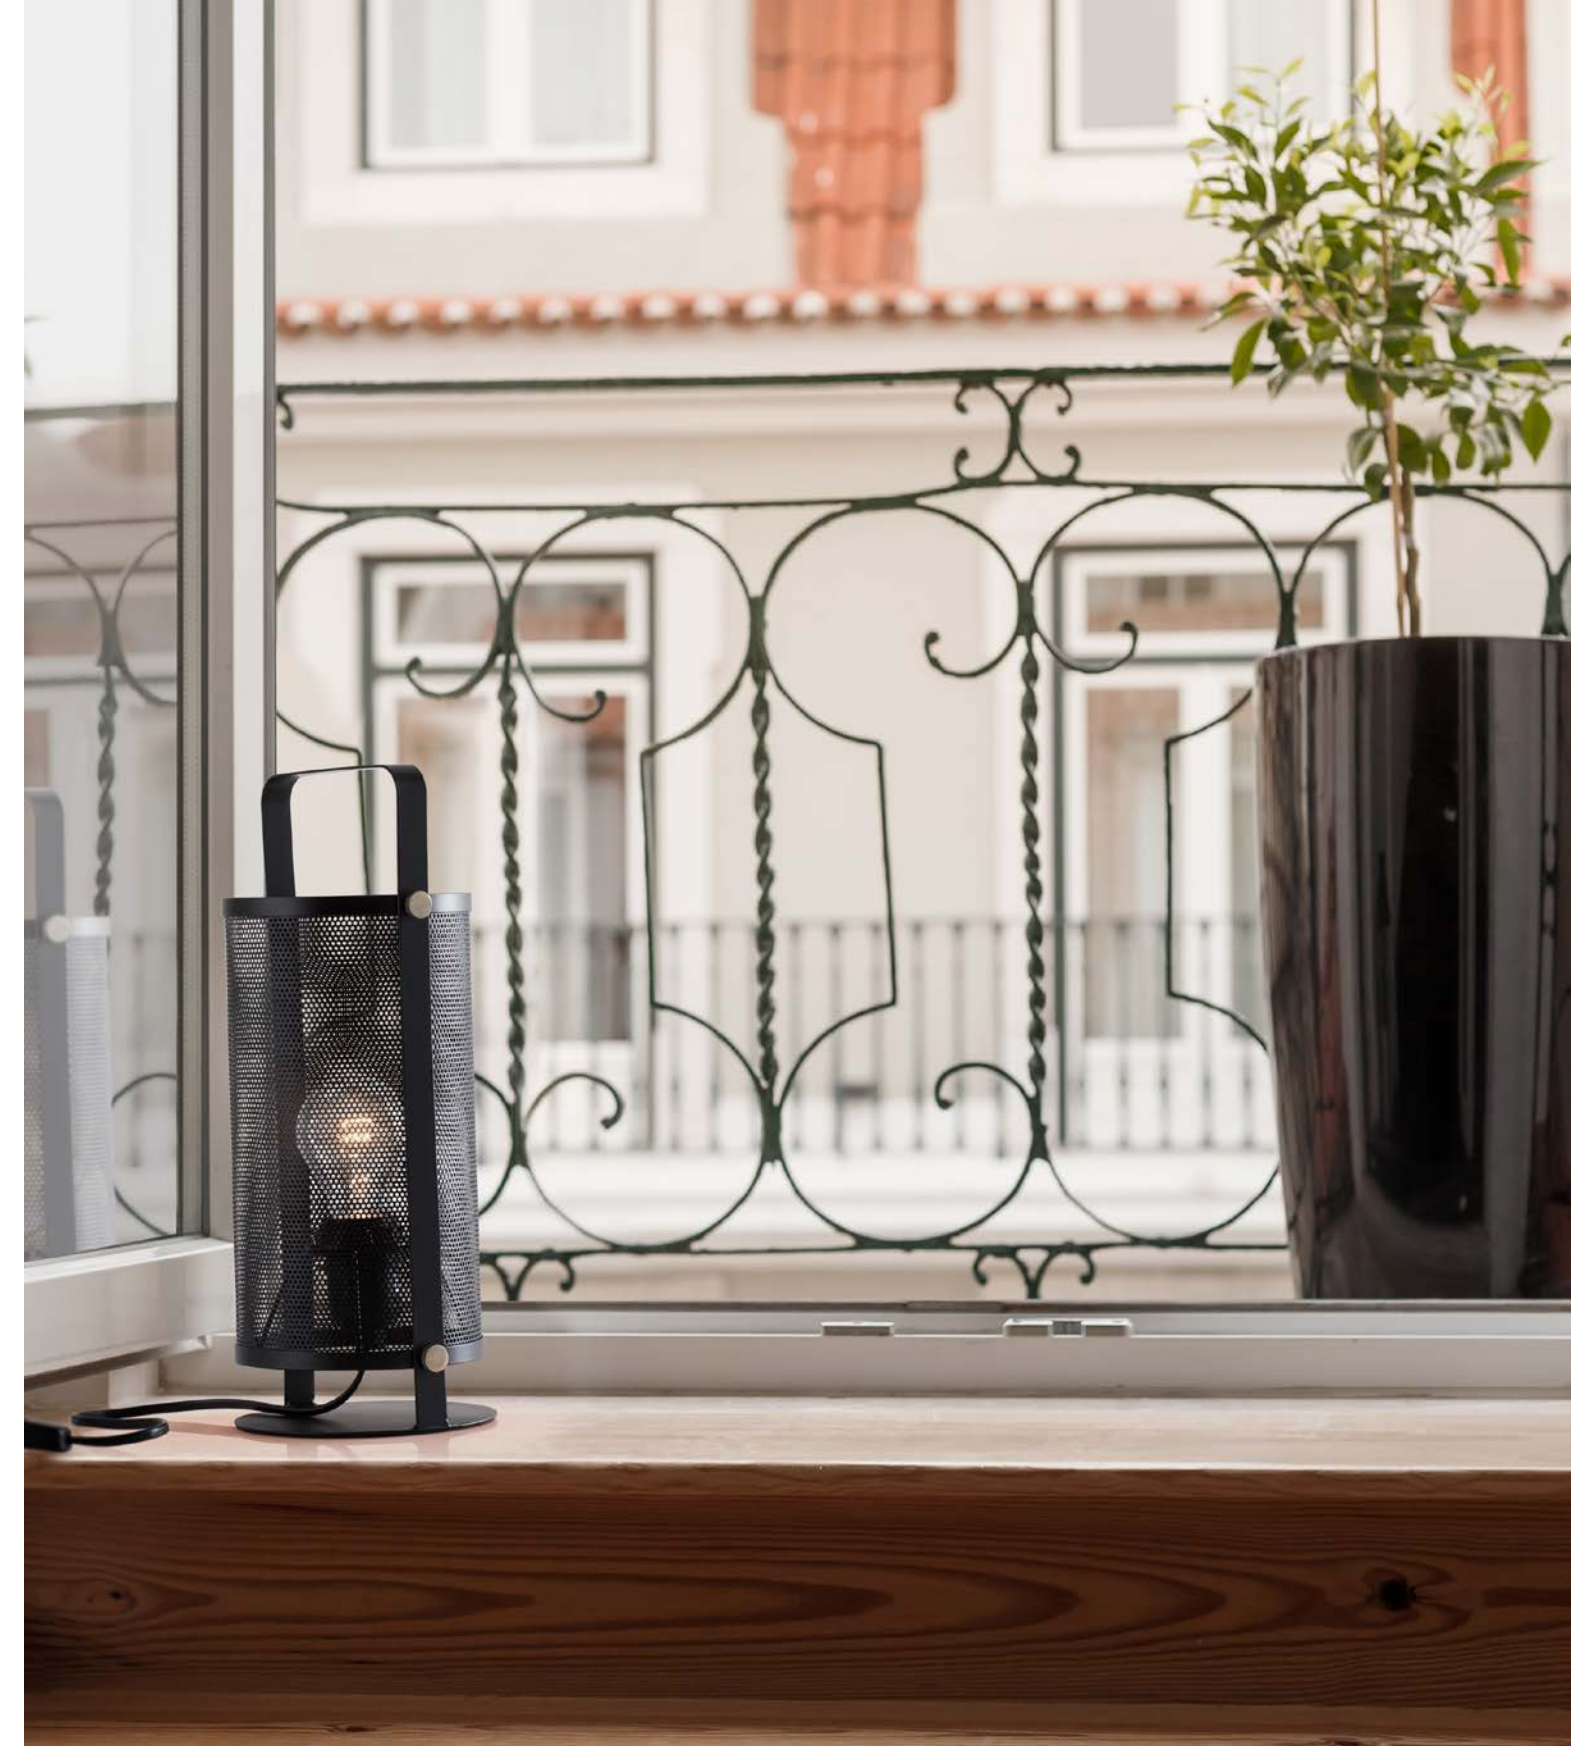

LYRON - 9555800
 Matt White Metal
 Natural Wood
 LED E27 1x12 Watt 230 Volt
 IP20 Bulb Excluded
 Cable Length: 160 cm
 D: 12 H: 17 cm

LYRON - 9555801
 Matt Black Metal
 Natural Wood
 LED E27 1x12 Watt 230 Volt
 IP20 Bulb Excluded
 Cable Length: 160 cm
 D: 12 H: 17 cm

MARCO - 9014066
 Black Metal
 Natural Wood
 LED E27 1x12 Watt 230 Volt
 IP20 Bulb Excluded
 Cable Length: 180 cm
 D: 15 H: 19 cm

MARCO - 9014065
 White Metal
 Natural Wood
 LED E27 1x12 Watt 230 Volt
 IP20 Bulb Excluded
 Cable Length: 180 cm
 D: 15 H: 19 cm

IAN - 9620131
 Matt Black Metal
 LED E27 1x12 Watt 230 Volt
 Bulb Excluded IP20
 Cable Length: 150 cm
 D: 13.7 H: 34 cm