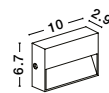

VISION - 9492690

Anthracite Die-Casting Aluminium & Clear Acrylic
LED 1.5 Watt 34Lm
3000K 220-240V
Beam Angle 50° IP54
L: 10 W: 2.9 H: 6.7 cm