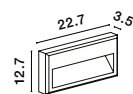

**LIV - 9018062**

Dark Gray Die-Casting Aluminium & Glass Diffuser  
 LED 3.5 Watt 245.3Lm  
 3000K 200-240 Volt  
 Beam Angle 120° IP54  
 L: 13 W: 3 H: 5.5 cm

**LIV - 9018061**

White Die-Casting Aluminium & Glass Diffuser  
 LED 3.5 Watt 245.3Lm  
 3000K 200-240 Volt  
 Beam Angle 120° IP54  
 L: 13 W: 3 H: 5.5 cm

**VISION - 9492690**

Anthracite Die-Casting Aluminium & Clear Acrylic  
 LED 1.5 Watt 34Lm  
 3000K 220-240V  
 Beam Angle 50° IP54  
 L: 10 W: 2.9 H: 6.7 cm

**RIO - 9492670**

Anthracite Die-Casting Aluminium & Clear Glass  
 LED 6 Watt 122.31Lm  
 3000K 220-240V  
 Beam Angle 266° IP65  
 L: 22.7 W: 3.5 H: 12.7 cm