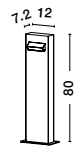

IP65

ZELDA - 9020925
Black Aluminium
& Anti-Glare Acrylic Diffuser
LED 6 Watt 342Lm
3000K 100-240V IP65
L: 12 W: 7.2 H: 15 cm

ZELDA - 9020921
Black Aluminium
& Anti-Glare Acrylic Diffuser
LED 6 Watt 335Lm
3000K 100-240V IP65
L: 12 W: 7.2 H: 40 cm

ZELDA - 9020922
Black Aluminium
& Anti-Glare Acrylic Diffuser
LED 6 Watt 301Lm
3000K 100-240V IP65
L: 12 W: 7.2 H: 80 cm