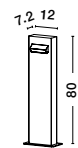

ZELDA - 9020922
Black Aluminium
& Anti-Glare Acrylic Diffuser
LED 6 Watt 301Lm
3000K 100-240V IP65
L: 12 W: 7.2 H: 80 cm