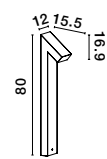

IP65

**BRIGITTA - 9020928**  
 Black Aluminium  
 & Anti-Glare Acrylic Diffuser  
 LED 6 Watt 503Lm  
 3000K 100-240V IP65  
 L: 12 W: 8.3 H: 20.8 cm

**BRIGITTA - 9020929**  
 Black Aluminium  
 & Anti-Glare Acrylic Diffuser  
 LED 6 Watt 501Lm  
 3000K 100-240V IP65  
 L: 12 W: 13.7 H: 60 cm

IP65

**BRIGITTA - 9020930**  
 Black Aluminium  
 & Anti-Glare Acrylic Diffuser  
 LED 6 Watt 515Lm  
 3000K 100-240V IP65  
 L: 12 W: 15.5 H: 40 cm

**BRIGITTA - 9020931**  
 Black Aluminium  
 & Anti-Glare Acrylic Diffuser  
 LED 6 Watt 526Lm  
 3000K 100-240V IP65  
 L: 12 W: 15.5 H: 80 cm