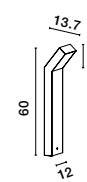

IP65

**BRIGITTA - 9020928**  
 Black Aluminium  
 & Anti-Glare Acrylic Diffuser  
 LED 6 Watt 503Lm  
 3000K 100-240V IP65  
 L: 12 W: 8.3 H: 20.8 cm

**BRIGITTA - 9020929**  
 Black Aluminium  
 & Anti-Glare Acrylic Diffuser  
 LED 6 Watt 501Lm  
 3000K 100-240V IP65  
 L: 12 W: 13.7 H: 60 cm

IP65

**BRIGITTA - 9020930**  
 Black Aluminium  
 & Anti-Glare Acrylic Diffuser  
 LED 6 Watt 515Lm  
 3000K 100-240V IP65  
 L: 12 W: 15.5 H: 40 cm

**BRIGITTA - 9020931**  
 Black Aluminium  
 & Anti-Glare Acrylic Diffuser  
 LED 6 Watt 526Lm  
 3000K 100-240V IP65  
 L: 12 W: 15.5 H: 80 cm