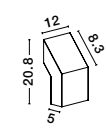

IP65

**BRIGITTA - 9020928**  
 Black Aluminium  
 & Anti-Glare Acrylic Diffuser  
 LED 6 Watt 503Lm  
 3000K 100-240V IP65  
 L: 12 W: 8.3 H: 20.8 cm

**BRIGITTA - 9020929**  
 Black Aluminium  
 & Anti-Glare Acrylic Diffuser  
 LED 6 Watt 501Lm  
 3000K 100-240V IP65  
 L: 12 W: 13.7 H: 60 cm

IP65

**BRIGITTA - 9020930**  
 Black Aluminium  
 & Anti-Glare Acrylic Diffuser  
 LED 6 Watt 515Lm  
 3000K 100-240V IP65  
 L: 12 W: 15.5 H: 40 cm

**BRIGITTA - 9020931**  
 Black Aluminium  
 & Anti-Glare Acrylic Diffuser  
 LED 6 Watt 526Lm  
 3000K 100-240V IP65  
 L: 12 W: 15.5 H: 80 cm