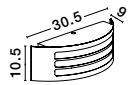

ZENITH . 713113
Dark Gray Aluminium
White Acrylic Diffuser
LED E27 1x12 Watt
220-240 Volt
Bulb Excluded IP44
L: 30.5 W: 9 H: 10.5 cm