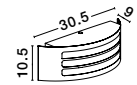

ZENITH . 713114
Antique Brown Aluminium
White Acrylic Diffuser
LED E27 1x12 Watt
220-240 Volt
Bulb Excluded IP44
L: 30.5 W: 9 H: 10.5 cm