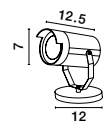

**STAKE - 9971455**

Black Aluminium & Glass  
LED 5 Watt 378Lm  
3000K 100-240 Volt 50Hz  
Beam Angle 21° IP65  
D: 5 W: 7 H: 45 cm

IP54

**KIMIKO - 9026126**

Black Aluminium  
& Clear Glass  
LED GU10 1x10 Watt  
220-240 Volt  
Bulb Excluded IP54  
D: 7 H: 12.5 cm