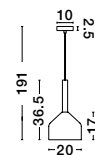

GL 90288291

**AMELIA - 9028829**  
 Sandy Gold Metal & Clear Glass  
 LED G9 1x5 Watt 230 Volt  
 IP20 Bulb Excluded  
 D: 24 H: 191 cm

GL 90288301

**AMELIA - 9028830**  
 Sandy Gold Metal & Clear Glass  
 LED G9 1x5 Watt 230 Volt  
 IP20 Bulb Excluded  
 D: 20 H: 191 cm

GL 90288311

**AMELIA - 9028831**  
 Sandy Gold Metal & Clear Glass  
 LED G9 1x5 Watt 230 Volt  
 IP20 Bulb Excluded  
 D: 20 H: 191 cm

GL 90288321

**AMELIA - 9028832**  
 Sandy Gold Metal & Clear Glass  
 LED G9 1x5 Watt 230 Volt  
 IP20 Bulb Excluded  
 D: 15 H: 150 cm

GL 90288331

**AMELIA - 9028833**  
 Sandy Gold Metal & Clear Glass  
 LED G9 1x5 Watt 230 Volt  
 IP20 Bulb Excluded  
 D: 14 H: 179 cm