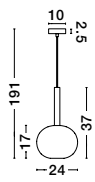

GL 90288291

**AMELIA - 9028829**  
 Sandy Gold Metal & Clear Glass  
 LED G9 1x5 Watt 230 Volt  
 IP20 Bulb Excluded  
 D: 24 H: 191 cm

GL 90288301

**AMELIA - 9028830**  
 Sandy Gold Metal & Clear Glass  
 LED G9 1x5 Watt 230 Volt  
 IP20 Bulb Excluded  
 D: 20 H: 191 cm

GL 90288311

**AMELIA - 9028831**  
 Sandy Gold Metal & Clear Glass  
 LED G9 1x5 Watt 230 Volt  
 IP20 Bulb Excluded  
 D: 20 H: 191 cm

GL 90288321

**AMELIA - 9028832**  
 Sandy Gold Metal & Clear Glass  
 LED G9 1x5 Watt 230 Volt  
 IP20 Bulb Excluded  
 D: 15 H: 150 cm

GL 90288331

**AMELIA - 9028833**  
 Sandy Gold Metal & Clear Glass  
 LED G9 1x5 Watt 230 Volt  
 IP20 Bulb Excluded  
 D: 14 H: 179 cm