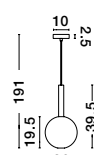

GL 90288291

**AMELIA - 9028829**  
 Sandy Gold Metal & Clear Glass  
 LED G9 1x5 Watt 230 Volt  
 IP20 Bulb Excluded  
 D: 24 H: 191 cm

GL 90288301

**AMELIA - 9028830**  
 Sandy Gold Metal & Clear Glass  
 LED G9 1x5 Watt 230 Volt  
 IP20 Bulb Excluded  
 D: 20 H: 191 cm

GL 90288311

**AMELIA - 9028831**  
 Sandy Gold Metal & Clear Glass  
 LED G9 1x5 Watt 230 Volt  
 IP20 Bulb Excluded  
 D: 20 H: 191 cm

GL 90288321

**AMELIA - 9028832**  
 Sandy Gold Metal & Clear Glass  
 LED G9 1x5 Watt 230 Volt  
 IP20 Bulb Excluded  
 D: 15 H: 150 cm

GL 90288331

**AMELIA - 9028833**  
 Sandy Gold Metal & Clear Glass  
 LED G9 1x5 Watt 230 Volt  
 IP20 Bulb Excluded  
 D: 14 H: 179 cm