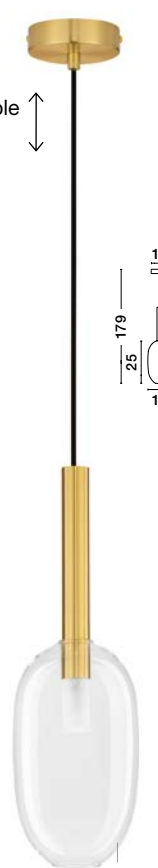

GL 90288291

**AMELIA - 9028829**  
 Sandy Gold Metal & Clear Glass  
 LED G9 1x5 Watt 230 Volt  
 IP20 Bulb Excluded  
 D: 24 H: 191 cm

GL 90288301

**AMELIA - 9028830**  
 Sandy Gold Metal & Clear Glass  
 LED G9 1x5 Watt 230 Volt  
 IP20 Bulb Excluded  
 D: 20 H: 191 cm

GL 90288311

**AMELIA - 9028831**  
 Sandy Gold Metal & Clear Glass  
 LED G9 1x5 Watt 230 Volt  
 IP20 Bulb Excluded  
 D: 20 H: 191 cm

GL 90288321

**AMELIA - 9028832**  
 Sandy Gold Metal & Clear Glass  
 LED G9 1x5 Watt 230 Volt  
 IP20 Bulb Excluded  
 D: 15 H: 150 cm

GL 90288331

**AMELIA - 9028833**  
 Sandy Gold Metal & Clear Glass  
 LED G9 1x5 Watt 230 Volt  
 IP20 Bulb Excluded  
 D: 14 H: 179 cm