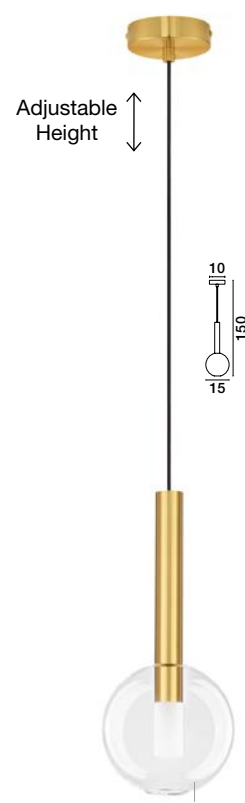

GL 90288291

**AMELIA - 9028829**  
 Sandy Gold Metal & Clear Glass  
 LED G9 1x5 Watt 230 Volt  
 IP20 Bulb Excluded  
 D: 24 H: 191 cm

GL 90288301

**AMELIA - 9028830**  
 Sandy Gold Metal & Clear Glass  
 LED G9 1x5 Watt 230 Volt  
 IP20 Bulb Excluded  
 D: 20 H: 191 cm

GL 90288311

**AMELIA - 9028831**  
 Sandy Gold Metal & Clear Glass  
 LED G9 1x5 Watt 230 Volt  
 IP20 Bulb Excluded  
 D: 20 H: 191 cm

GL 90288321

**AMELIA - 9028832**  
 Sandy Gold Metal & Clear Glass  
 LED G9 1x5 Watt 230 Volt  
 IP20 Bulb Excluded  
 D: 15 H: 150 cm

GL 90288331

**AMELIA - 9028833**  
 Sandy Gold Metal & Clear Glass  
 LED G9 1x5 Watt 230 Volt  
 IP20 Bulb Excluded  
 D: 14 H: 179 cm