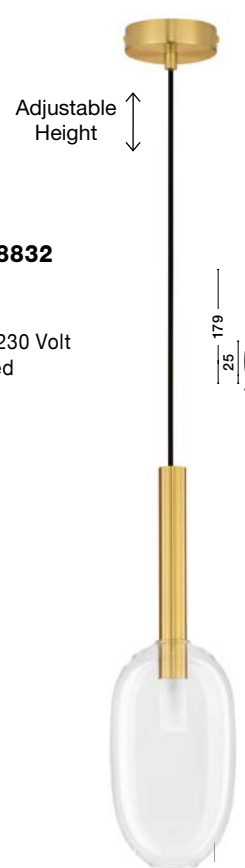

GL 90288291

**AMELIA - 9028829**  
 Sandy Gold Metal & Clear Glass  
 LED G9 1x5 Watt 230 Volt  
 IP20 Bulb Excluded  
 D: 24 H: 191 cm

GL 90288301

**AMELIA - 9028830**  
 Sandy Gold Metal & Clear Glass  
 LED G9 1x5 Watt 230 Volt  
 IP20 Bulb Excluded  
 D: 20 H: 191 cm

GL 90288311

**AMELIA - 9028831**  
 Sandy Gold Metal & Clear Glass  
 LED G9 1x5 Watt 230 Volt  
 IP20 Bulb Excluded  
 D: 20 H: 191 cm

GL 90288321

**AMELIA - 9028832**  
 Sandy Gold Metal & Clear Glass  
 LED G9 1x5 Watt 230 Volt  
 IP20 Bulb Excluded  
 D: 15 H: 150 cm

GL 90288331

**AMELIA - 9028833**  
 Sandy Gold Metal & Clear Glass  
 LED G9 1x5 Watt 230 Volt  
 IP20 Bulb Excluded  
 D: 14 H: 179 cm