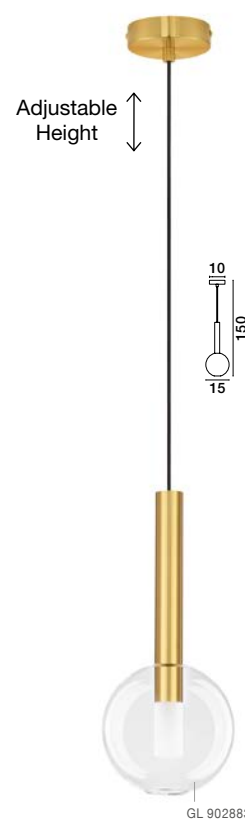

GL 90288291

**AMELIA - 9028829**  
 Sandy Gold Metal & Clear Glass  
 LED G9 1x5 Watt 230 Volt  
 IP20 Bulb Excluded  
 D: 24 H: 191 cm

GL 90288301

**AMELIA - 9028830**  
 Sandy Gold Metal & Clear Glass  
 LED G9 1x5 Watt 230 Volt  
 IP20 Bulb Excluded  
 D: 20 H: 191 cm

GL 90288311

**AMELIA - 9028831**  
 Sandy Gold Metal & Clear Glass  
 LED G9 1x5 Watt 230 Volt  
 IP20 Bulb Excluded  
 D: 20 H: 191 cm

GL 90288321

**AMELIA - 9028832**  
 Sandy Gold Metal & Clear Glass  
 LED G9 1x5 Watt 230 Volt  
 IP20 Bulb Excluded  
 D: 15 H: 150 cm

GL 90288331

**AMELIA - 9028833**  
 Sandy Gold Metal & Clear Glass  
 LED G9 1x5 Watt 230 Volt  
 IP20 Bulb Excluded  
 D: 14 H: 179 cm