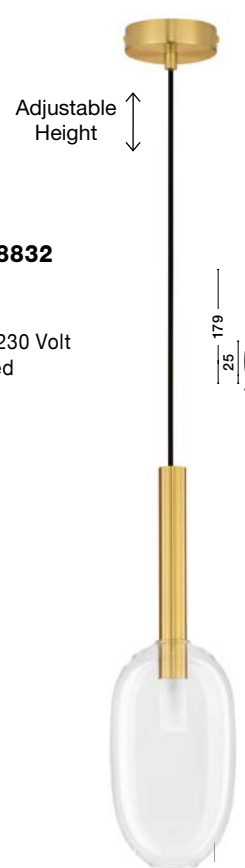

GL 90288291

AMELIA - 9028829
 Sandy Gold Metal & Clear Glass
 LED G9 1x5 Watt 230 Volt
 IP20 Bulb Excluded
 D: 24 H: 191 cm

GL 90288301

AMELIA - 9028830
 Sandy Gold Metal & Clear Glass
 LED G9 1x5 Watt 230 Volt
 IP20 Bulb Excluded
 D: 20 H: 191 cm

GL 90288311

AMELIA - 9028831
 Sandy Gold Metal & Clear Glass
 LED G9 1x5 Watt 230 Volt
 IP20 Bulb Excluded
 D: 20 H: 191 cm

GL 90288321

AMELIA - 9028832
 Sandy Gold Metal & Clear Glass
 LED G9 1x5 Watt 230 Volt
 IP20 Bulb Excluded
 D: 15 H: 150 cm

GL 90288331

AMELIA - 9028833
 Sandy Gold Metal & Clear Glass
 LED G9 1x5 Watt 230 Volt
 IP20 Bulb Excluded
 D: 14 H: 179 cm