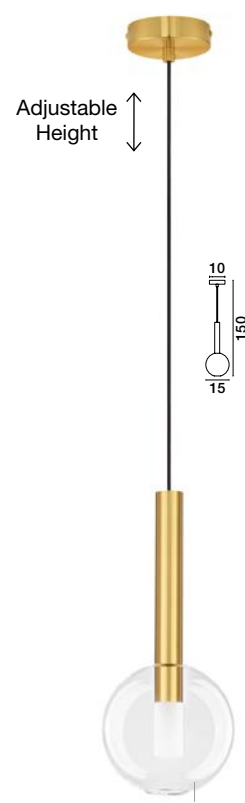

GL 90288291

AMELIA - 9028829
 Sandy Gold Metal & Clear Glass
 LED G9 1x5 Watt 230 Volt
 IP20 Bulb Excluded
 D: 24 H: 191 cm

GL 90288301

AMELIA - 9028830
 Sandy Gold Metal & Clear Glass
 LED G9 1x5 Watt 230 Volt
 IP20 Bulb Excluded
 D: 20 H: 191 cm

GL 90288311

AMELIA - 9028831
 Sandy Gold Metal & Clear Glass
 LED G9 1x5 Watt 230 Volt
 IP20 Bulb Excluded
 D: 20 H: 191 cm

GL 90288321

AMELIA - 9028832
 Sandy Gold Metal & Clear Glass
 LED G9 1x5 Watt 230 Volt
 IP20 Bulb Excluded
 D: 15 H: 150 cm

GL 90288331

AMELIA - 9028833
 Sandy Gold Metal & Clear Glass
 LED G9 1x5 Watt 230 Volt
 IP20 Bulb Excluded
 D: 14 H: 179 cm