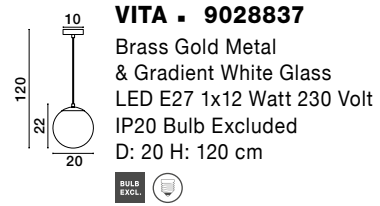

GL 90288371

VITA - 9028837
 Brass Gold Metal
 & Gradient White Glass
 LED E27 1x12 Watt 230 Volt
 IP20 Bulb Excluded
 D: 20 H: 120 cm

GL 90288361

VITA - 9028836
 Brass Gold Metal
 & Gradient White Glass
 LED E27 1x12 Watt 230 Volt
 IP20 Bulb Excluded
 D: 30 H: 120 cm

GL 90288371

VITA - 9028841
 Brass Gold Metal
 & Gradient White Glass
 LED E27 3x12 Watt 230 Volt
 IP20 Bulb Excluded
 D: 30 H: 120 cm

GL 90288401

VITA - 9028840
 Sandy Gold Metal
 & Gradient White Glass
 LED E27 1x12 Watt 230 Volt
 IP20 Bulb Excluded
 D: 20 H: 25.5 cm

GL 90288391

VITA - 9028839
 Brass Gold Metal
 & Gradient White Glass
 LED E27 1x12 Watt 230 Volt
 IP20 Bulb Excluded
 D: 30 H: 35.5 cm