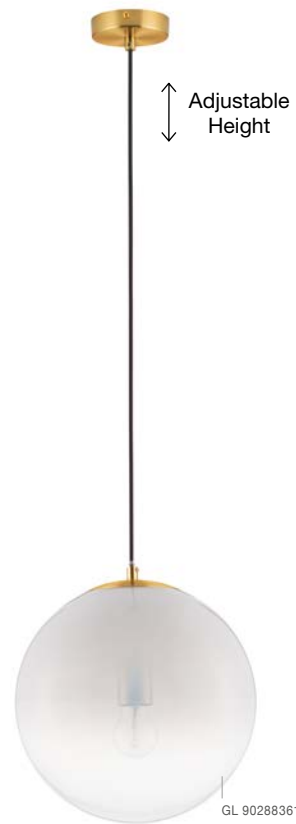

GL 90288371

VITA - 9028837
 Brass Gold Metal
 & Gradient White Glass
 LED E27 1x12 Watt 230 Volt
 IP20 Bulb Excluded
 D: 20 H: 120 cm

GL 90288361

VITA - 9028836
 Brass Gold Metal
 & Gradient White Glass
 LED E27 1x12 Watt 230 Volt
 IP20 Bulb Excluded
 D: 30 H: 120 cm

GL 90288371

VITA - 9028841
 Brass Gold Metal
 & Gradient White Glass
 LED E27 3x12 Watt 230 Volt
 IP20 Bulb Excluded
 D: 30 H: 120 cm

GL 90288401

VITA - 9028840
 Sandy Gold Metal
 & Gradient White Glass
 LED E27 1x12 Watt 230 Volt
 IP20 Bulb Excluded
 D: 20 H: 25.5 cm

GL 90288391

VITA - 9028839
 Brass Gold Metal
 & Gradient White Glass
 LED E27 1x12 Watt 230 Volt
 IP20 Bulb Excluded
 D: 30 H: 35.5 cm