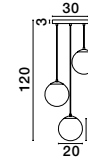

GL 90288371

VITA - 9028837
 Brass Gold Metal
 & Gradient White Glass
 LED E27 1x12 Watt 230 Volt
 IP20 Bulb Excluded
 D: 20 H: 120 cm

GL 90288361

VITA - 9028836
 Brass Gold Metal
 & Gradient White Glass
 LED E27 1x12 Watt 230 Volt
 IP20 Bulb Excluded
 D: 30 H: 120 cm

GL 90288371

VITA - 9028841
 Brass Gold Metal
 & Gradient White Glass
 LED E27 3x12 Watt 230 Volt
 IP20 Bulb Excluded
 D: 30 H: 120 cm

GL 90288401

VITA - 9028840
 Sandy Gold Metal
 & Gradient White Glass
 LED E27 1x12 Watt 230 Volt
 IP20 Bulb Excluded
 D: 20 H: 25.5 cm

GL 90288391

VITA - 9028839
 Brass Gold Metal
 & Gradient White Glass
 LED E27 1x12 Watt 230 Volt
 IP20 Bulb Excluded
 D: 30 H: 35.5 cm