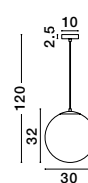

GL 90288371

VITA - 9028837
 Brass Gold Metal
 & Gradient White Glass
 LED E27 1x12 Watt 230 Volt
 IP20 Bulb Excluded
 D: 20 H: 120 cm

GL 90288361

VITA - 9028836
 Brass Gold Metal
 & Gradient White Glass
 LED E27 1x12 Watt 230 Volt
 IP20 Bulb Excluded
 D: 30 H: 120 cm

GL 90288371

VITA - 9028841
 Brass Gold Metal
 & Gradient White Glass
 LED E27 3x12 Watt 230 Volt
 IP20 Bulb Excluded
 D: 30 H: 120 cm

GL 90288401

VITA - 9028840
 Sandy Gold Metal
 & Gradient White Glass
 LED E27 1x12 Watt 230 Volt
 IP20 Bulb Excluded
 D: 20 H: 25.5 cm

GL 90288391

VITA - 9028839
 Brass Gold Metal
 & Gradient White Glass
 LED E27 1x12 Watt 230 Volt
 IP20 Bulb Excluded
 D: 30 H: 35.5 cm