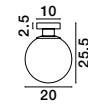

GL 90288371

VITA - 9028837
 Brass Gold Metal
 & Gradient White Glass
 LED E27 1x12 Watt 230 Volt
 IP20 Bulb Excluded
 D: 20 H: 120 cm

GL 90288361

VITA - 9028836
 Brass Gold Metal
 & Gradient White Glass
 LED E27 1x12 Watt 230 Volt
 IP20 Bulb Excluded
 D: 30 H: 120 cm

GL 90288371

VITA - 9028841
 Brass Gold Metal
 & Gradient White Glass
 LED E27 3x12 Watt 230 Volt
 IP20 Bulb Excluded
 D: 30 H: 120 cm

GL 90288401

VITA - 9028840
 Sandy Gold Metal
 & Gradient White Glass
 LED E27 1x12 Watt 230 Volt
 IP20 Bulb Excluded
 D: 20 H: 25.5 cm

GL 90288391

VITA - 9028839
 Brass Gold Metal
 & Gradient White Glass
 LED E27 1x12 Watt 230 Volt
 IP20 Bulb Excluded
 D: 30 H: 35.5 cm