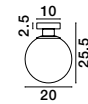

GL 90288371

VITA - 9028837
 Brass Gold Metal
 & Gradient White Glass
 LED E27 1x12 Watt 230 Volt
 IP20 Bulb Excluded
 D: 20 H: 120 cm

GL 90288361

VITA - 9028836
 Brass Gold Metal
 & Gradient White Glass
 LED E27 1x12 Watt 230 Volt
 IP20 Bulb Excluded
 D: 30 H: 120 cm

GL 90288371

VITA - 9028841
 Brass Gold Metal
 & Gradient White Glass
 LED E27 3x12 Watt 230 Volt
 IP20 Bulb Excluded
 D: 30 H: 120 cm

GL 90288401

VITA - 9028840
 Sandy Gold Metal
 & Gradient White Glass
 LED E27 1x12 Watt 230 Volt
 IP20 Bulb Excluded
 D: 20 H: 25.5 cm

GL 90288391

VITA - 9028839
 Brass Gold Metal
 & Gradient White Glass
 LED E27 1x12 Watt 230 Volt
 IP20 Bulb Excluded
 D: 30 H: 35.5 cm