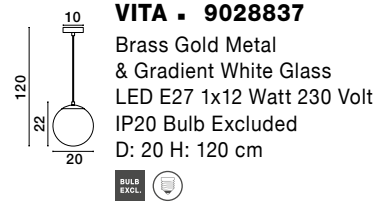

GL 90288371

VITA - 9028837
 Brass Gold Metal
 & Gradient White Glass
 LED E27 1x12 Watt 230 Volt
 IP20 Bulb Excluded
 D: 20 H: 120 cm

GL 90288361

VITA - 9028836
 Brass Gold Metal
 & Gradient White Glass
 LED E27 1x12 Watt 230 Volt
 IP20 Bulb Excluded
 D: 30 H: 120 cm

GL 90288371

VITA - 9028841
 Brass Gold Metal
 & Gradient White Glass
 LED E27 3x12 Watt 230 Volt
 IP20 Bulb Excluded
 D: 30 H: 120 cm

GL 90288401

VITA - 9028840
 Sandy Gold Metal
 & Gradient White Glass
 LED E27 1x12 Watt 230 Volt
 IP20 Bulb Excluded
 D: 20 H: 25.5 cm

GL 90288391

VITA - 9028839
 Brass Gold Metal
 & Gradient White Glass
 LED E27 1x12 Watt 230 Volt
 IP20 Bulb Excluded
 D: 30 H: 35.5 cm