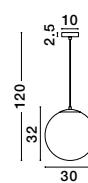

GL 90288371

VITA - 9028837
 Brass Gold Metal
 & Gradient White Glass
 LED E27 1x12 Watt 230 Volt
 IP20 Bulb Excluded
 D: 20 H: 120 cm

GL 90288361

VITA - 9028836
 Brass Gold Metal
 & Gradient White Glass
 LED E27 1x12 Watt 230 Volt
 IP20 Bulb Excluded
 D: 30 H: 120 cm

GL 90288371

VITA - 9028841
 Brass Gold Metal
 & Gradient White Glass
 LED E27 3x12 Watt 230 Volt
 IP20 Bulb Excluded
 D: 30 H: 120 cm

GL 90288401

VITA - 9028840
 Sandy Gold Metal
 & Gradient White Glass
 LED E27 1x12 Watt 230 Volt
 IP20 Bulb Excluded
 D: 20 H: 25.5 cm

GL 90288391

VITA - 9028839
 Brass Gold Metal
 & Gradient White Glass
 LED E27 1x12 Watt 230 Volt
 IP20 Bulb Excluded
 D: 30 H: 35.5 cm