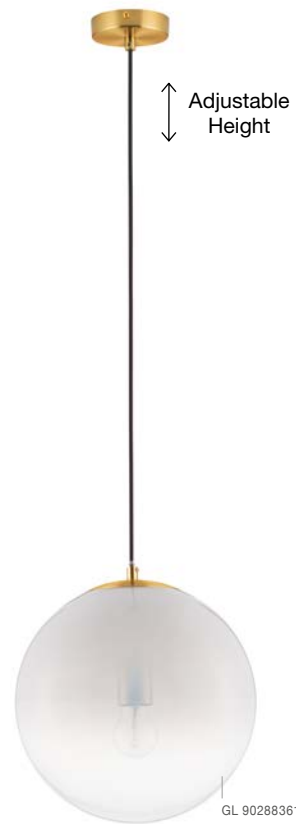

GL 90288371

VITA - 9028837
 Brass Gold Metal
 & Gradient White Glass
 LED E27 1x12 Watt 230 Volt
 IP20 Bulb Excluded
 D: 20 H: 120 cm

GL 90288361

VITA - 9028836
 Brass Gold Metal
 & Gradient White Glass
 LED E27 1x12 Watt 230 Volt
 IP20 Bulb Excluded
 D: 30 H: 120 cm

GL 90288371

VITA - 9028841
 Brass Gold Metal
 & Gradient White Glass
 LED E27 3x12 Watt 230 Volt
 IP20 Bulb Excluded
 D: 30 H: 120 cm

GL 90288401

VITA - 9028840
 Sandy Gold Metal
 & Gradient White Glass
 LED E27 1x12 Watt 230 Volt
 IP20 Bulb Excluded
 D: 20 H: 25.5 cm

GL 90288391

VITA - 9028839
 Brass Gold Metal
 & Gradient White Glass
 LED E27 1x12 Watt 230 Volt
 IP20 Bulb Excluded
 D: 30 H: 35.5 cm