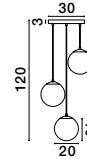

GL 90288371

VITA - 9028837
 Brass Gold Metal
 & Gradient White Glass
 LED E27 1x12 Watt 230 Volt
 IP20 Bulb Excluded
 D: 20 H: 120 cm

GL 90288361

VITA - 9028836
 Brass Gold Metal
 & Gradient White Glass
 LED E27 1x12 Watt 230 Volt
 IP20 Bulb Excluded
 D: 30 H: 120 cm

GL 90288371

VITA - 9028841
 Brass Gold Metal
 & Gradient White Glass
 LED E27 3x12 Watt 230 Volt
 IP20 Bulb Excluded
 D: 30 H: 120 cm

GL 90288401

VITA - 9028840
 Sandy Gold Metal
 & Gradient White Glass
 LED E27 1x12 Watt 230 Volt
 IP20 Bulb Excluded
 D: 20 H: 25.5 cm

GL 90288391

VITA - 9028839
 Brass Gold Metal
 & Gradient White Glass
 LED E27 1x12 Watt 230 Volt
 IP20 Bulb Excluded
 D: 30 H: 35.5 cm