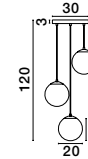

GL 90288371

VITA - 9028837
 Brass Gold Metal
 & Gradient White Glass
 LED E27 1x12 Watt 230 Volt
 IP20 Bulb Excluded
 D: 20 H: 120 cm

GL 90288361

VITA - 9028836
 Brass Gold Metal
 & Gradient White Glass
 LED E27 1x12 Watt 230 Volt
 IP20 Bulb Excluded
 D: 30 H: 120 cm

GL 90288371

VITA - 9028841
 Brass Gold Metal
 & Gradient White Glass
 LED E27 3x12 Watt 230 Volt
 IP20 Bulb Excluded
 D: 30 H: 120 cm

GL 90288401

VITA - 9028840
 Sandy Gold Metal
 & Gradient White Glass
 LED E27 1x12 Watt 230 Volt
 IP20 Bulb Excluded
 D: 20 H: 25.5 cm

GL 90288391

VITA - 9028839
 Brass Gold Metal
 & Gradient White Glass
 LED E27 1x12 Watt 230 Volt
 IP20 Bulb Excluded
 D: 30 H: 35.5 cm