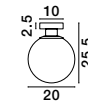

GL 90288371

VITA - 9028837
 Brass Gold Metal
 & Gradient White Glass
 LED E27 1x12 Watt 230 Volt
 IP20 Bulb Excluded
 D: 20 H: 120 cm

GL 90288361

VITA - 9028836
 Brass Gold Metal
 & Gradient White Glass
 LED E27 1x12 Watt 230 Volt
 IP20 Bulb Excluded
 D: 30 H: 120 cm

GL 90288371

VITA - 9028841
 Brass Gold Metal
 & Gradient White Glass
 LED E27 3x12 Watt 230 Volt
 IP20 Bulb Excluded
 D: 30 H: 120 cm

GL 90288401

VITA - 9028840
 Sandy Gold Metal
 & Gradient White Glass
 LED E27 1x12 Watt 230 Volt
 IP20 Bulb Excluded
 D: 20 H: 25.5 cm

GL 90288391

VITA - 9028839
 Brass Gold Metal
 & Gradient White Glass
 LED E27 1x12 Watt 230 Volt
 IP20 Bulb Excluded
 D: 30 H: 35.5 cm