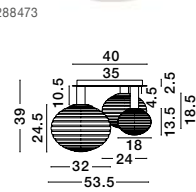

GL 90288472

GL 90288471

ALLEN - 9028847

Matt Gold Metal
& Milky White Structured Glass
LED E14 1x5 Watt
LED E27 1x12 Watt 230 Volt
IP20 Bulb Excluded
L: 45 W: 35 H: 21.5 cm

GL 90288473

GL 90288472

GL 90288471

ALLEN - 9028848

Matt Gold Metal
& Milky White Structured Glass
LED E14 1x5 Watt
LED E27 2x12 Watt 230 Volt
IP20 Bulb Excluded
L: 53.5 W: 48 H: 39 cm

GL 90288461

ALLEN - 9028846

Matt Gold Metal
& Milky White Structured Glass
LED E27 1x12 Watt 230 Volt
IP20 Bulb Excluded
D: 26 H: 21.5 cm

GL 90288462

ALLEN - 9028845

Matt Gold Metal
& Milky White Structured Glass
LED E27 1x12 Watt 230 Volt
IP20 Bulb Excluded
D: 35 H: 28 cm