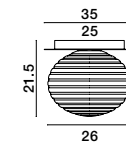

GL 90288472

GL 90288471

ALLEN - 9028847

Matt Gold Metal
& Milky White Structured Glass
LED E14 1x5 Watt
LED E27 1x12 Watt 230 Volt
IP20 Bulb Excluded
L: 45 W: 35 H: 21.5 cm

GL 90288473

GL 90288472

GL 90288471

ALLEN - 9028848

Matt Gold Metal
& Milky White Structured Glass
LED E14 1x5 Watt
LED E27 2x12 Watt 230 Volt
IP20 Bulb Excluded
L: 53.5 W: 48 H: 39 cm

GL 90288461

ALLEN - 9028846

Matt Gold Metal
& Milky White Structured Glass
LED E27 1x12 Watt 230 Volt
IP20 Bulb Excluded
D: 26 H: 21.5 cm