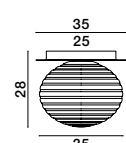

GL 90288472

GL 90288471

ALLEN - 9028847

Matt Gold Metal
& Milky White Structured Glass
LED E14 1x5 Watt
LED E27 1x12 Watt 230 Volt
IP20 Bulb Excluded
L: 45 W: 35 H: 21.5 cm

GL 90288473

GL 90288472

GL 90288471

ALLEN - 9028848

Matt Gold Metal
& Milky White Structured Glass
LED E14 1x5 Watt
LED E27 2x12 Watt 230 Volt
IP20 Bulb Excluded
L: 53.5 W: 48 H: 39 cm

GL 90288461

ALLEN - 9028846

Matt Gold Metal
& Milky White Structured Glass
LED E27 1x12 Watt 230 Volt
IP20 Bulb Excluded
D: 26 H: 21.5 cm

GL 90288462

ALLEN - 9028845

Matt Gold Metal
& Milky White Structured Glass
LED E27 1x12 Watt 230 Volt
IP20 Bulb Excluded
D: 35 H: 28 cm