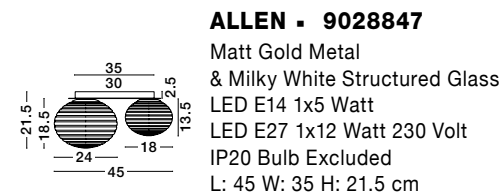

GL 90288472

GL 90288471

ALLEN - 9028847

Matt Gold Metal
& Milky White Structured Glass
LED E14 1x5 Watt
LED E27 1x12 Watt 230 Volt
IP20 Bulb Excluded
L: 45 W: 35 H: 21.5 cm

GL 90288473

GL 90288472

GL 90288471

ALLEN - 9028848

Matt Gold Metal
& Milky White Structured Glass
LED E14 1x5 Watt
LED E27 2x12 Watt 230 Volt
IP20 Bulb Excluded
L: 53.5 W: 48 H: 39 cm

GL 90288461

ALLEN - 9028846

Matt Gold Metal
& Milky White Structured Glass
LED E27 1x12 Watt 230 Volt
IP20 Bulb Excluded
D: 26 H: 21.5 cm

GL 90288462

ALLEN - 9028845

Matt Gold Metal
& Milky White Structured Glass
LED E27 1x12 Watt 230 Volt
IP20 Bulb Excluded
D: 35 H: 28 cm