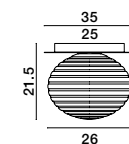

GL 90288472

GL 90288471

ALLEN - 9028847
 Matt Gold Metal
 & Milky White Structured Glass
 LED E14 1x5 Watt
 LED E27 1x12 Watt 230 Volt
 IP20 Bulb Excluded
 L: 45 W: 35 H: 21.5 cm

GL 90288473

GL 90288472

GL 90288471

ALLEN - 9028848
 Matt Gold Metal
 & Milky White Structured Glass
 LED E14 1x5 Watt
 LED E27 2x12 Watt 230 Volt
 IP20 Bulb Excluded
 L: 53.5 W: 48 H: 39 cm

GL 90288461

ALLEN - 9028846
 Matt Gold Metal
 & Milky White Structured Glass
 LED E27 1x12 Watt 230 Volt
 IP20 Bulb Excluded
 D: 26 H: 21.5 cm