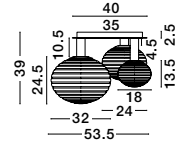

GL 90288472

GL 90288471

ALLEN - 9028847
 Matt Gold Metal
 & Milky White Structured Glass
 LED E14 1x5 Watt
 LED E27 1x12 Watt 230 Volt
 IP20 Bulb Excluded
 L: 45 W: 35 H: 21.5 cm

GL 90288473

GL 90288472

GL 90288471

ALLEN - 9028848
 Matt Gold Metal
 & Milky White Structured Glass
 LED E14 1x5 Watt
 LED E27 2x12 Watt 230 Volt
 IP20 Bulb Excluded
 L: 53.5 W: 48 H: 39 cm

GL 90288461

ALLEN - 9028846
 Matt Gold Metal
 & Milky White Structured Glass
 LED E27 1x12 Watt 230 Volt
 IP20 Bulb Excluded
 D: 26 H: 21.5 cm

GL 90288462

ALLEN - 9028845
 Matt Gold Metal
 & Milky White Structured Glass
 LED E27 1x12 Watt 230 Volt
 IP20 Bulb Excluded
 D: 35 H: 28 cm