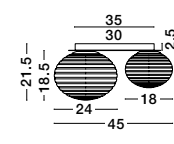

GL 90288472

GL 90288471

ALLEN - 9028847
 Matt Gold Metal
 & Milky White Structured Glass
 LED E14 1x5 Watt
 LED E27 1x12 Watt 230 Volt
 IP20 Bulb Excluded
 L: 45 W: 35 H: 21.5 cm

GL 90288473

GL 90288472

GL 90288471

ALLEN - 9028848
 Matt Gold Metal
 & Milky White Structured Glass
 LED E14 1x5 Watt
 LED E27 2x12 Watt 230 Volt
 IP20 Bulb Excluded
 L: 53.5 W: 48 H: 39 cm

GL 90288461

ALLEN - 9028846
 Matt Gold Metal
 & Milky White Structured Glass
 LED E27 1x12 Watt 230 Volt
 IP20 Bulb Excluded
 D: 26 H: 21.5 cm

GL 90288462

ALLEN - 9028845
 Matt Gold Metal
 & Milky White Structured Glass
 LED E27 1x12 Watt 230 Volt
 IP20 Bulb Excluded
 D: 35 H: 28 cm