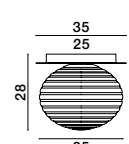

GL 90288472

GL 90288471

ALLEN - 9028847
 Matt Gold Metal
 & Milky White Structured Glass
 LED E14 1x5 Watt
 LED E27 1x12 Watt 230 Volt
 IP20 Bulb Excluded
 L: 45 W: 35 H: 21.5 cm

GL 90288473

GL 90288472

GL 90288471

ALLEN - 9028848
 Matt Gold Metal
 & Milky White Structured Glass
 LED E14 1x5 Watt
 LED E27 2x12 Watt 230 Volt
 IP20 Bulb Excluded
 L: 53.5 W: 48 H: 39 cm

GL 90288461

ALLEN - 9028846
 Matt Gold Metal
 & Milky White Structured Glass
 LED E27 1x12 Watt 230 Volt
 IP20 Bulb Excluded
 D: 26 H: 21.5 cm

GL 90288462

ALLEN - 9028845
 Matt Gold Metal
 & Milky White Structured Glass
 LED E27 1x12 Watt 230 Volt
 IP20 Bulb Excluded
 D: 35 H: 28 cm