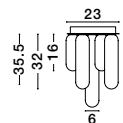

GL 90288511

**GUSTAVE - 9028851**

Light Smoky Grey Glass  
& Matt Black Metal  
LED G9 1x5 Watt 230 Volt  
IP20 Bulb Excluded  
D: 6 H: 120 cm

**GUSTAVE - 9028852**

Light Smoky Grey Glass  
& Matt Black Metal  
LED G9 7x5 Watt 230 Volt  
IP20 Bulb Excluded  
D: 23 W: 23 H: 35.5 cm

**GUSTAVE - 9028854**

Light Smoky Grey Glass  
& Matt Black Metal  
LED G9 6x5 Watt 230 Volt  
IP20 Bulb Excluded  
L: 38 W: 7 H: 35.5 cm

**GUSTAVE - 9028853**

Light Smoky Grey Glass  
& Matt Black Metal  
LED G9 12x5 Watt 230 Volt  
IP20 Bulb Excluded  
L: 72 W: 10 H: 35.5 cm