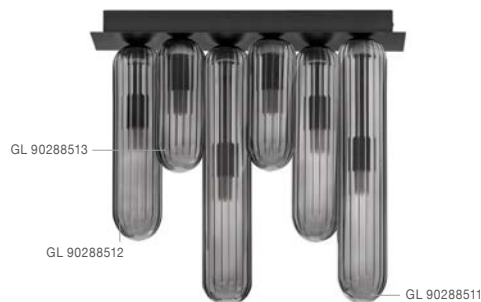

GL 90288511

**GUSTAVE - 9028851**

Light Smoky Grey Glass  
& Matt Black Metal  
LED G9 1x5 Watt 230 Volt  
IP20 Bulb Excluded  
D: 6 H: 120 cm

**GUSTAVE - 9028852**

Light Smoky Grey Glass  
& Matt Black Metal  
LED G9 7x5 Watt 230 Volt  
IP20 Bulb Excluded  
D: 23 W: 23 H: 35.5 cm

**GUSTAVE - 9028854**

Light Smoky Grey Glass  
& Matt Black Metal  
LED G9 6x5 Watt 230 Volt  
IP20 Bulb Excluded  
L: 38 W: 7 H: 35.5 cm

**GUSTAVE - 9028853**

Light Smoky Grey Glass  
& Matt Black Metal  
LED G9 12x5 Watt 230 Volt  
IP20 Bulb Excluded  
L: 72 W: 10 H: 35.5 cm