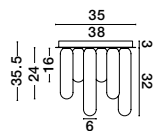

GL 90288511

**GUSTAVE - 9028851**

Light Smoky Grey Glass  
& Matt Black Metal  
LED G9 1x5 Watt 230 Volt  
IP20 Bulb Excluded  
D: 6 H: 120 cm

**GUSTAVE - 9028852**

Light Smoky Grey Glass  
& Matt Black Metal  
LED G9 7x5 Watt 230 Volt  
IP20 Bulb Excluded  
D: 23 W: 23 H: 35.5 cm

**GUSTAVE - 9028854**

Light Smoky Grey Glass  
& Matt Black Metal  
LED G9 6x5 Watt 230 Volt  
IP20 Bulb Excluded  
L: 38 W: 7 H: 35.5 cm

**GUSTAVE - 9028853**

Light Smoky Grey Glass  
& Matt Black Metal  
LED G9 12x5 Watt 230 Volt  
IP20 Bulb Excluded  
L: 72 W: 10 H: 35.5 cm