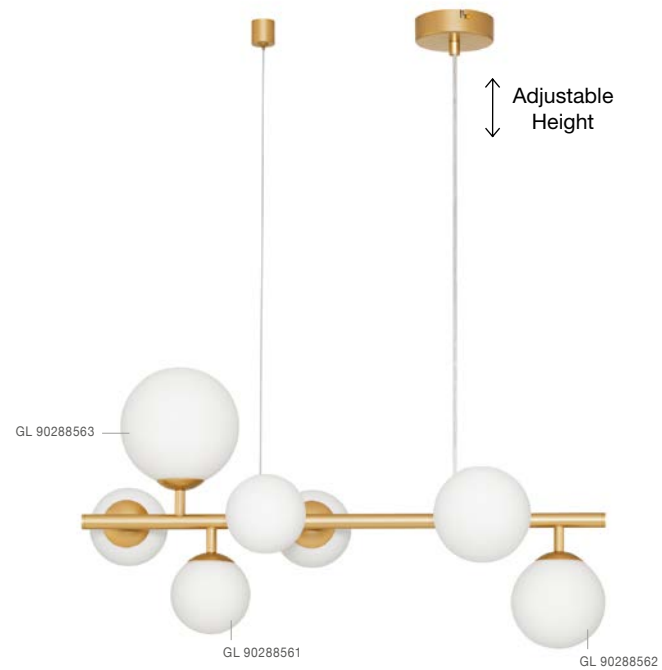

ALSO YOU CAN DO

ODILLIA - 9028856

Opal Glass
& Matt Gold Metal
LED G9 11x5 Watt 230 Volt
IP20 Bulb Excluded
Two Ways Of Mounting
L: 65 W: 52.8 H: 120 cm

ODILLIA - 9028860

Opal Glass
& Matt Gold Metal
LED G9 6x5 Watt 230 Volt
IP20 Bulb Excluded
L: 28 W: 23.2 H: 120 cm

ODILLIA - 9028858

Opal Glass
& Matt Gold Metal
LED G9 7x5 Watt 230 Volt
IP20 Bulb Excluded
L: 65 W: 28.9 H: 120 cm

ODILLIA - 9028862

Opal Glass
& Matt Gold Metal
LED G9 3x5 Watt 230 Volt
IP20 Bulb Excluded
L: 23 W: 19 H: 32 cm