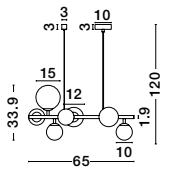

ALSO YOU CAN DO

ODILLIA - 9028856

Opal Glass
& Matt Gold Metal
LED G9 11x5 Watt 230 Volt
IP20 Bulb Excluded
Two Ways Of Mounting
L: 65 W: 52.8 H: 120 cm

ODILLIA - 9028860

Opal Glass
& Matt Gold Metal
LED G9 6x5 Watt 230 Volt
IP20 Bulb Excluded
L: 28 W: 23.2 H: 120 cm

ODILLIA - 9028858

Opal Glass
& Matt Gold Metal
LED G9 7x5 Watt 230 Volt
IP20 Bulb Excluded
L: 65 W: 28.9 H: 120 cm

ODILLIA - 9028862

Opal Glass
& Matt Gold Metal
LED G9 3x5 Watt 230 Volt
IP20 Bulb Excluded
L: 23 W: 19 H: 32 cm