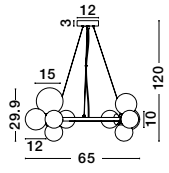

ALSO YOU CAN DO

ODILLIA - 9028856

Opal Glass
& Matt Gold Metal
LED G9 11x5 Watt 230 Volt
IP20 Bulb Excluded
Two Ways Of Mounting
L: 65 W: 52.8 H: 120 cm

ODILLIA - 9028860

Opal Glass
& Matt Gold Metal
LED G9 6x5 Watt 230 Volt
IP20 Bulb Excluded
L: 28 W: 23.2 H: 120 cm

ODILLIA - 9028858

Opal Glass
& Matt Gold Metal
LED G9 7x5 Watt 230 Volt
IP20 Bulb Excluded
L: 65 W: 28.9 H: 120 cm

ODILLIA - 9028862

Opal Glass
& Matt Gold Metal
LED G9 3x5 Watt 230 Volt
IP20 Bulb Excluded
L: 23 W: 19 H: 32 cm