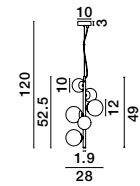

ALSO YOU CAN DO

ODILLIA - 9028856

Opal Glass
& Matt Gold Metal
LED G9 11x5 Watt 230 Volt
IP20 Bulb Excluded
Two Ways Of Mounting
L: 65 W: 52.8 H: 120 cm

ODILLIA - 9028860

Opal Glass
& Matt Gold Metal
LED G9 6x5 Watt 230 Volt
IP20 Bulb Excluded
L: 28 W: 23.2 H: 120 cm

ODILLIA - 9028858

Opal Glass
& Matt Gold Metal
LED G9 7x5 Watt 230 Volt
IP20 Bulb Excluded
L: 65 W: 28.9 H: 120 cm

ODILLIA - 9028862

Opal Glass
& Matt Gold Metal
LED G9 3x5 Watt 230 Volt
IP20 Bulb Excluded
L: 23 W: 19 H: 32 cm