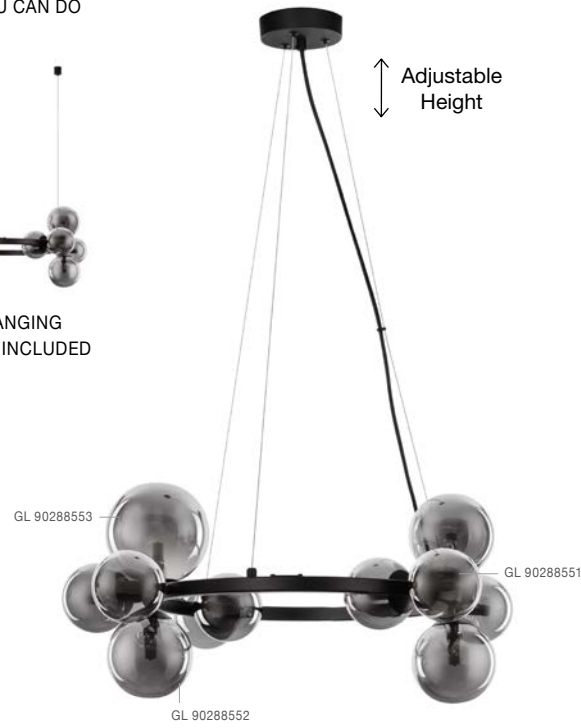

ALSO YOU CAN DO

BOTH HANGING SYSTEM INCLUDED

ODILLIA - 9028855
 Matt Black Metal & Smoky Glass
 LED G9 11x6 Watt 230 Volt
 IP20 Bulb Excluded
 Two Ways Of Mounting
 D: 65 H: 120 cm

ODILLIA - 9028859
 Matt Black Metal & Smoky Glass
 LED G9 6x5 Watt 230 Volt
 IP20 Bulb Excluded
 L: 28 W: 23.2 H: 120 cm

ODILLIA - 9028857
 Matt Black Metal & Smoky Glass
 LED G9 7x5 Watt 230 Volt
 IP20 Bulb Excluded
 L: 65 W: 28.9 H: 120 cm

ODILLIA - 9028861
 Matt Black Metal & Smoky Glass
 LED G9 3x5 Watt 230 Volt
 IP20 Bulb Excluded
 L: 23 W: 19 H: 32 cm