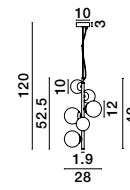

ALSO YOU CAN DO

BOTH HANGING SYSTEM INCLUDED

ODILLIA - 9028855
 Matt Black Metal & Smoky Glass
 LED G9 11x6 Watt 230 Volt
 IP20 Bulb Excluded
 Two Ways Of Mounting
 D: 65 H: 120 cm

ODILLIA - 9028859
 Matt Black Metal & Smoky Glass
 LED G9 6x5 Watt 230 Volt
 IP20 Bulb Excluded
 L: 28 W: 23.2 H: 120 cm

ODILLIA - 9028857
 Matt Black Metal & Smoky Glass
 LED G9 7x5 Watt 230 Volt
 IP20 Bulb Excluded
 L: 65 W: 28.9 H: 120 cm

ODILLIA - 9028861
 Matt Black Metal & Smoky Glass
 LED G9 3x5 Watt 230 Volt
 IP20 Bulb Excluded
 L: 23 W: 19 H: 32 cm