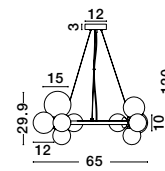

ALSO YOU CAN DO

BOTH HANGING SYSTEM INCLUDED

ODILLIA - 9028855
 Matt Black Metal & Smoky Glass
 LED G9 11x6 Watt 230 Volt
 IP20 Bulb Excluded
 Two Ways Of Mounting
 D: 65 H: 120 cm

ODILLIA - 9028859
 Matt Black Metal & Smoky Glass
 LED G9 6x5 Watt 230 Volt
 IP20 Bulb Excluded
 L: 28 W: 23.2 H: 120 cm

ODILLIA - 9028857
 Matt Black Metal & Smoky Glass
 LED G9 7x5 Watt 230 Volt
 IP20 Bulb Excluded
 L: 65 W: 28.9 H: 120 cm

ODILLIA - 9028861
 Matt Black Metal & Smoky Glass
 LED G9 3x5 Watt 230 Volt
 IP20 Bulb Excluded
 L: 23 W: 19 H: 32 cm