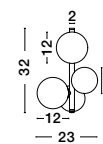

ALSO YOU CAN DO

BOTH HANGING SYSTEM INCLUDED

ODILLIA - 9028855
 Matt Black Metal & Smoky Glass
 LED G9 11x6 Watt 230 Volt
 IP20 Bulb Excluded
 Two Ways Of Mounting
 D: 65 H: 120 cm

ODILLIA - 9028859
 Matt Black Metal & Smoky Glass
 LED G9 6x5 Watt 230 Volt
 IP20 Bulb Excluded
 L: 28 W: 23.2 H: 120 cm

ODILLIA - 9028857
 Matt Black Metal & Smoky Glass
 LED G9 7x5 Watt 230 Volt
 IP20 Bulb Excluded
 L: 65 W: 28.9 H: 120 cm

ODILLIA - 9028861
 Matt Black Metal & Smoky Glass
 LED G9 3x5 Watt 230 Volt
 IP20 Bulb Excluded
 L: 23 W: 19 H: 32 cm