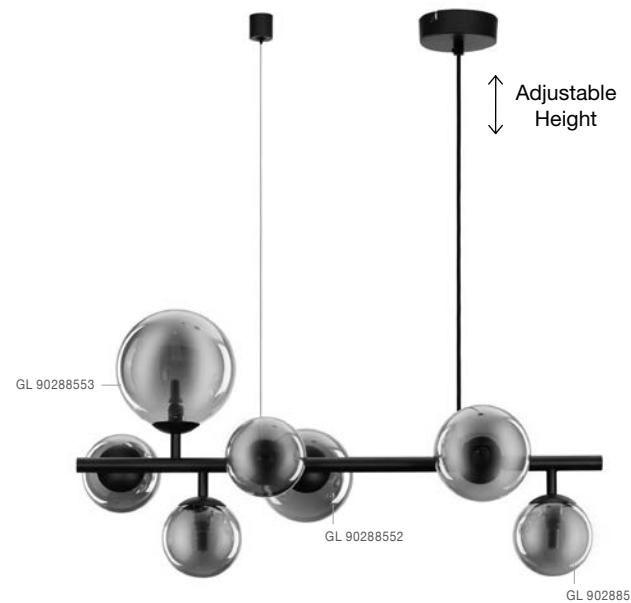

ALSO YOU CAN DO

BOTH HANGING SYSTEM INCLUDED

ODILLIA - 9028855
 Matt Black Metal & Smoky Glass
 LED G9 11x6 Watt 230 Volt
 IP20 Bulb Excluded
 Two Ways Of Mounting
 D: 65 H: 120 cm

ODILLIA - 9028859
 Matt Black Metal & Smoky Glass
 LED G9 6x5 Watt 230 Volt
 IP20 Bulb Excluded
 L: 28 W: 23.2 H: 120 cm

ODILLIA - 9028857
 Matt Black Metal & Smoky Glass
 LED G9 7x5 Watt 230 Volt
 IP20 Bulb Excluded
 L: 65 W: 28.9 H: 120 cm

ODILLIA - 9028861
 Matt Black Metal & Smoky Glass
 LED G9 3x5 Watt 230 Volt
 IP20 Bulb Excluded
 L: 23 W: 19 H: 32 cm