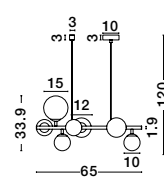

ALSO YOU CAN DO

BOTH HANGING SYSTEM INCLUDED

ODILLIA - 9028855
 Matt Black Metal & Smoky Glass
 LED G9 11x6 Watt 230 Volt
 IP20 Bulb Excluded
 Two Ways Of Mounting
 D: 65 H: 120 cm

ODILLIA - 9028859
 Matt Black Metal & Smoky Glass
 LED G9 6x5 Watt 230 Volt
 IP20 Bulb Excluded
 L: 28 W: 23.2 H: 120 cm

ODILLIA - 9028857
 Matt Black Metal & Smoky Glass
 LED G9 7x5 Watt 230 Volt
 IP20 Bulb Excluded
 L: 65 W: 28.9 H: 120 cm

ODILLIA - 9028861
 Matt Black Metal & Smoky Glass
 LED G9 3x5 Watt 230 Volt
 IP20 Bulb Excluded
 L: 23 W: 19 H: 32 cm