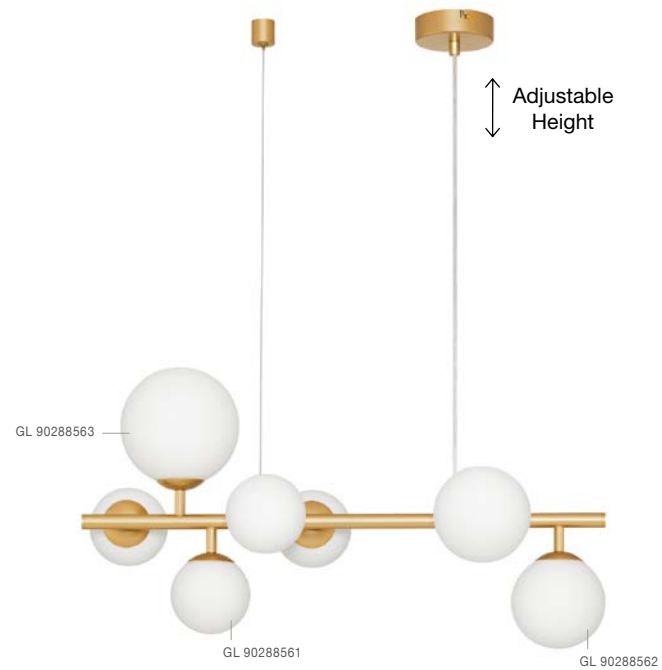

ALSO YOU CAN DO

BOTH HANGING SYSTEM INCLUDED

Adjustable Height

**ODILLIA - 9028856**

Opal Glass & Matt Gold Metal  
LED G9 11x5 Watt 230 Volt  
IP20 Bulb Excluded  
Two Ways Of Mounting  
L: 65 W: 52.8 H: 120 cm

Adjustable Height

**ODILLIA - 9028860**

Opal Glass & Matt Gold Metal  
LED G9 6x5 Watt 230 Volt  
IP20 Bulb Excluded  
L: 28 W: 23.2 H: 120 cm

Adjustable Height

**ODILLIA - 9028858**

Opal Glass & Matt Gold Metal  
LED G9 7x5 Watt 230 Volt  
IP20 Bulb Excluded  
L: 65 W: 28.9 H: 120 cm

**ODILLIA - 9028862**

Opal Glass & Matt Gold Metal  
LED G9 3x5 Watt 230 Volt  
IP20 Bulb Excluded  
L: 23 W: 19 H: 32 cm