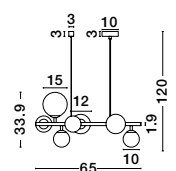

ALSO YOU CAN DO

BOTH HANGING SYSTEM INCLUDED

Adjustable Height

**ODILLIA - 9028856**

Opal Glass & Matt Gold Metal  
LED G9 11x5 Watt 230 Volt  
IP20 Bulb Excluded  
Two Ways Of Mounting  
L: 65 W: 52.8 H: 120 cm

Adjustable Height

**ODILLIA - 9028860**

Opal Glass & Matt Gold Metal  
LED G9 6x5 Watt 230 Volt  
IP20 Bulb Excluded  
L: 28 W: 23.2 H: 120 cm

Adjustable Height

**ODILLIA - 9028858**

Opal Glass & Matt Gold Metal  
LED G9 7x5 Watt 230 Volt  
IP20 Bulb Excluded  
L: 65 W: 28.9 H: 120 cm

**ODILLIA - 9028862**

Opal Glass & Matt Gold Metal  
LED G9 3x5 Watt 230 Volt  
IP20 Bulb Excluded  
L: 23 W: 19 H: 32 cm