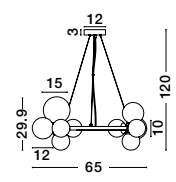

ALSO YOU CAN DO

BOTH HANGING SYSTEM INCLUDED

Adjustable Height

**ODILLIA - 9028856**

Opal Glass & Matt Gold Metal  
LED G9 11x5 Watt 230 Volt  
IP20 Bulb Excluded  
Two Ways Of Mounting  
L: 65 W: 52.8 H: 120 cm

Adjustable Height

**ODILLIA - 9028860**

Opal Glass & Matt Gold Metal  
LED G9 6x5 Watt 230 Volt  
IP20 Bulb Excluded  
L: 28 W: 23.2 H: 120 cm

Adjustable Height

**ODILLIA - 9028858**

Opal Glass & Matt Gold Metal  
LED G9 7x5 Watt 230 Volt  
IP20 Bulb Excluded  
L: 65 W: 28.9 H: 120 cm

**ODILLIA - 9028862**

Opal Glass & Matt Gold Metal  
LED G9 3x5 Watt 230 Volt  
IP20 Bulb Excluded  
L: 23 W: 19 H: 32 cm