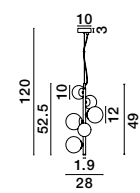

ALSO YOU CAN DO

BOTH HANGING SYSTEM INCLUDED

Adjustable Height

**ODILLIA - 9028856**

Opal Glass & Matt Gold Metal  
LED G9 11x5 Watt 230 Volt  
IP20 Bulb Excluded  
Two Ways Of Mounting  
L: 65 W: 52.8 H: 120 cm

Adjustable Height

**ODILLIA - 9028860**

Opal Glass & Matt Gold Metal  
LED G9 6x5 Watt 230 Volt  
IP20 Bulb Excluded  
L: 28 W: 23.2 H: 120 cm

Adjustable Height

**ODILLIA - 9028858**

Opal Glass & Matt Gold Metal  
LED G9 7x5 Watt 230 Volt  
IP20 Bulb Excluded  
L: 65 W: 28.9 H: 120 cm

**ODILLIA - 9028862**

Opal Glass & Matt Gold Metal  
LED G9 3x5 Watt 230 Volt  
IP20 Bulb Excluded  
L: 23 W: 19 H: 32 cm