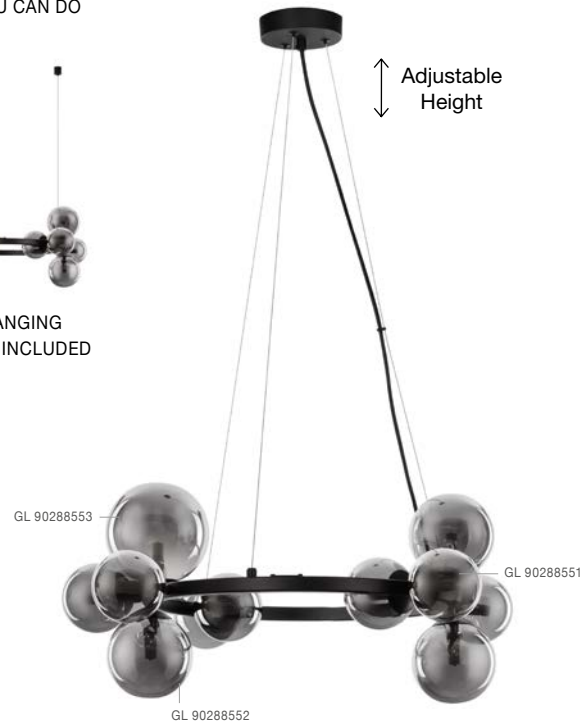

ALSO YOU CAN DO

BOTH HANGING SYSTEM INCLUDED

ODILLIA - 9028855
Matt Black Metal & Smoky Glass
LED G9 11x6 Watt 230 Volt
IP20 Bulb Excluded
Two Ways Of Mounting
D: 65 H: 120 cm

ODILLIA - 9028859
Matt Black Metal & Smoky Glass
LED G9 6x5 Watt 230 Volt
IP20 Bulb Excluded
L: 28 W: 23.2 H: 120 cm

ODILLIA - 9028857
Matt Black Metal & Smoky Glass
LED G9 7x5 Watt 230 Volt
IP20 Bulb Excluded
L: 65 W: 28.9 H: 120 cm

ODILLIA - 9028861
Matt Black Metal & Smoky Glass
LED G9 3x5 Watt 230 Volt
IP20 Bulb Excluded
L: 23 W: 19 H: 32 cm