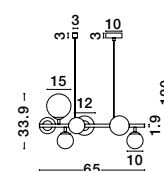

ALSO YOU CAN DO

BOTH HANGING SYSTEM INCLUDED

ODILLIA - 9028855
Matt Black Metal & Smoky Glass
LED G9 11x6 Watt 230 Volt
IP20 Bulb Excluded
Two Ways Of Mounting
D: 65 H: 120 cm

ODILLIA - 9028859
Matt Black Metal & Smoky Glass
LED G9 6x5 Watt 230 Volt
IP20 Bulb Excluded
L: 28 W: 23.2 H: 120 cm

ODILLIA - 9028857
Matt Black Metal & Smoky Glass
LED G9 7x5 Watt 230 Volt
IP20 Bulb Excluded
L: 65 W: 28.9 H: 120 cm

ODILLIA - 9028861
Matt Black Metal & Smoky Glass
LED G9 3x5 Watt 230 Volt
IP20 Bulb Excluded
L: 23 W: 19 H: 32 cm