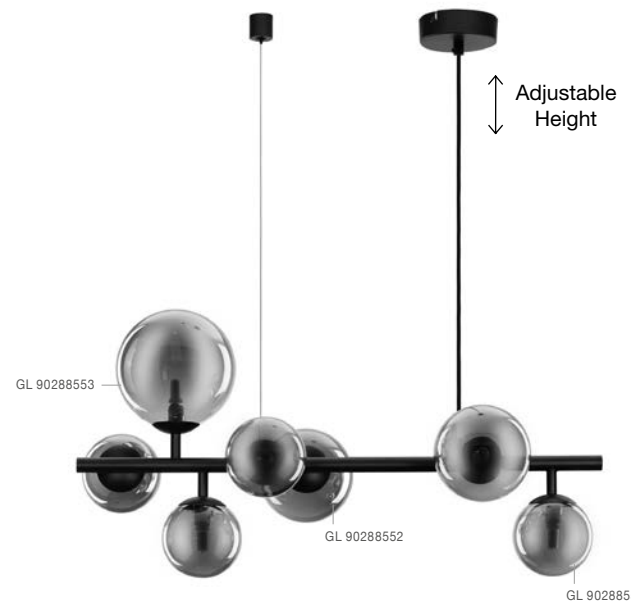

ALSO YOU CAN DO

BOTH HANGING SYSTEM INCLUDED

ODILLIA - 9028855
Matt Black Metal & Smoky Glass
LED G9 11x6 Watt 230 Volt
IP20 Bulb Excluded
Two Ways Of Mounting
D: 65 H: 120 cm

ODILLIA - 9028859
Matt Black Metal & Smoky Glass
LED G9 6x5 Watt 230 Volt
IP20 Bulb Excluded
L: 28 W: 23.2 H: 120 cm

ODILLIA - 9028857
Matt Black Metal & Smoky Glass
LED G9 7x5 Watt 230 Volt
IP20 Bulb Excluded
L: 65 W: 28.9 H: 120 cm

ODILLIA - 9028861
Matt Black Metal & Smoky Glass
LED G9 3x5 Watt 230 Volt
IP20 Bulb Excluded
L: 23 W: 19 H: 32 cm