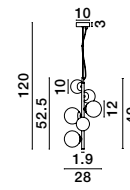

ALSO YOU CAN DO

BOTH HANGING SYSTEM INCLUDED

ODILLIA - 9028855
Matt Black Metal & Smoky Glass
LED G9 11x6 Watt 230 Volt
IP20 Bulb Excluded
Two Ways Of Mounting
D: 65 H: 120 cm

ODILLIA - 9028859
Matt Black Metal & Smoky Glass
LED G9 6x5 Watt 230 Volt
IP20 Bulb Excluded
L: 28 W: 23.2 H: 120 cm

ODILLIA - 9028857
Matt Black Metal & Smoky Glass
LED G9 7x5 Watt 230 Volt
IP20 Bulb Excluded
L: 65 W: 28.9 H: 120 cm

ODILLIA - 9028861
Matt Black Metal & Smoky Glass
LED G9 3x5 Watt 230 Volt
IP20 Bulb Excluded
L: 23 W: 19 H: 32 cm