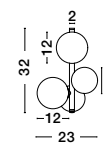

ALSO YOU CAN DO

BOTH HANGING SYSTEM INCLUDED

ODILLIA - 9028855
Matt Black Metal & Smoky Glass
LED G9 11x6 Watt 230 Volt
IP20 Bulb Excluded
Two Ways Of Mounting
D: 65 H: 120 cm

ODILLIA - 9028859
Matt Black Metal & Smoky Glass
LED G9 6x5 Watt 230 Volt
IP20 Bulb Excluded
L: 28 W: 23.2 H: 120 cm

ODILLIA - 9028857
Matt Black Metal & Smoky Glass
LED G9 7x5 Watt 230 Volt
IP20 Bulb Excluded
L: 65 W: 28.9 H: 120 cm

ODILLIA - 9028861
Matt Black Metal & Smoky Glass
LED G9 3x5 Watt 230 Volt
IP20 Bulb Excluded
L: 23 W: 19 H: 32 cm