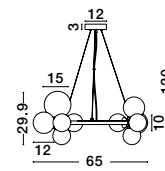

ALSO YOU CAN DO

BOTH HANGING SYSTEM INCLUDED

ODILLIA - 9028855
Matt Black Metal & Smoky Glass
LED G9 11x6 Watt 230 Volt
IP20 Bulb Excluded
Two Ways Of Mounting
D: 65 H: 120 cm

ODILLIA - 9028859
Matt Black Metal & Smoky Glass
LED G9 6x5 Watt 230 Volt
IP20 Bulb Excluded
L: 28 W: 23.2 H: 120 cm

ODILLIA - 9028857
Matt Black Metal & Smoky Glass
LED G9 7x5 Watt 230 Volt
IP20 Bulb Excluded
L: 65 W: 28.9 H: 120 cm

ODILLIA - 9028861
Matt Black Metal & Smoky Glass
LED G9 3x5 Watt 230 Volt
IP20 Bulb Excluded
L: 23 W: 19 H: 32 cm