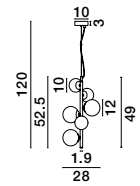

ALSO YOU CAN DO

ODILLIA - 9028856

Opal Glass
& Matt Gold Metal
LED G9 11x5 Watt 230 Volt
IP20 Bulb Excluded
Two Ways Of Mounting
L: 65 W: 52.8 H: 120 cm

ODILLIA - 9028860

Opal Glass
& Matt Gold Metal
LED G9 6x5 Watt 230 Volt
IP20 Bulb Excluded
L: 28 W: 23.2 H: 120 cm

ODILLIA - 9028858

Opal Glass
& Matt Gold Metal
LED G9 7x5 Watt 230 Volt
IP20 Bulb Excluded
L: 65 W: 28.9 H: 120 cm

ODILLIA - 9028862

Opal Glass
& Matt Gold Metal
LED G9 3x5 Watt 230 Volt
IP20 Bulb Excluded
L: 23 W: 19 H: 32 cm