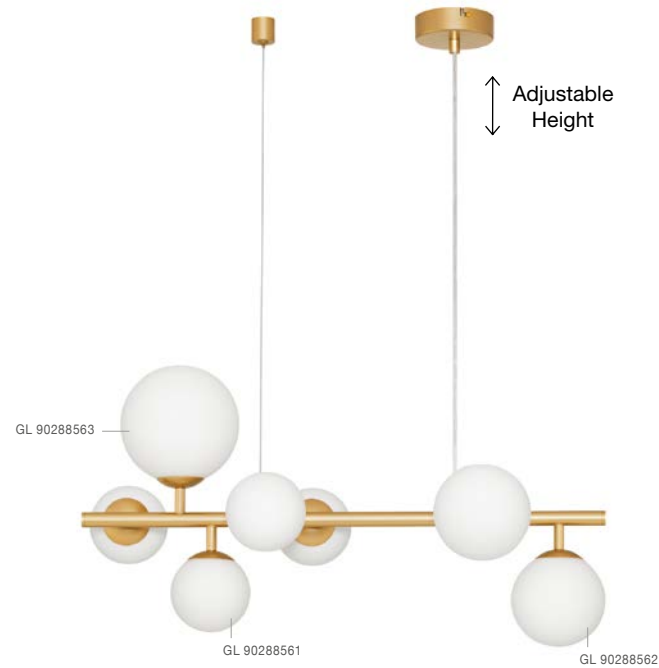

ALSO YOU CAN DO

ODILLIA - 9028856

Opal Glass
& Matt Gold Metal
LED G9 11x5 Watt 230 Volt
IP20 Bulb Excluded
Two Ways Of Mounting
L: 65 W: 52.8 H: 120 cm

ODILLIA - 9028860

Opal Glass
& Matt Gold Metal
LED G9 6x5 Watt 230 Volt
IP20 Bulb Excluded
L: 28 W: 23.2 H: 120 cm

ODILLIA - 9028858

Opal Glass
& Matt Gold Metal
LED G9 7x5 Watt 230 Volt
IP20 Bulb Excluded
L: 65 W: 28.9 H: 120 cm

ODILLIA - 9028862

Opal Glass
& Matt Gold Metal
LED G9 3x5 Watt 230 Volt
IP20 Bulb Excluded
L: 23 W: 19 H: 32 cm