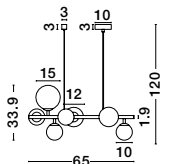

ALSO YOU CAN DO

ODILLIA - 9028856

Opal Glass
& Matt Gold Metal
LED G9 11x5 Watt 230 Volt
IP20 Bulb Excluded
Two Ways Of Mounting
L: 65 W: 52.8 H: 120 cm

ODILLIA - 9028860

Opal Glass
& Matt Gold Metal
LED G9 6x5 Watt 230 Volt
IP20 Bulb Excluded
L: 28 W: 23.2 H: 120 cm

ODILLIA - 9028858

Opal Glass
& Matt Gold Metal
LED G9 7x5 Watt 230 Volt
IP20 Bulb Excluded
L: 65 W: 28.9 H: 120 cm

ODILLIA - 9028862

Opal Glass
& Matt Gold Metal
LED G9 3x5 Watt 230 Volt
IP20 Bulb Excluded
L: 23 W: 19 H: 32 cm