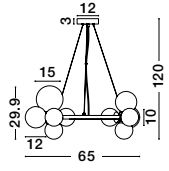

ALSO YOU CAN DO

ODILLIA - 9028856

Opal Glass
& Matt Gold Metal
LED G9 11x5 Watt 230 Volt
IP20 Bulb Excluded
Two Ways Of Mounting
L: 65 W: 52.8 H: 120 cm

ODILLIA - 9028860

Opal Glass
& Matt Gold Metal
LED G9 6x5 Watt 230 Volt
IP20 Bulb Excluded
L: 28 W: 23.2 H: 120 cm

ODILLIA - 9028858

Opal Glass
& Matt Gold Metal
LED G9 7x5 Watt 230 Volt
IP20 Bulb Excluded
L: 65 W: 28.9 H: 120 cm

ODILLIA - 9028862

Opal Glass
& Matt Gold Metal
LED G9 3x5 Watt 230 Volt
IP20 Bulb Excluded
L: 23 W: 19 H: 32 cm