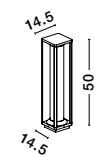

PACIFIC
— 9030601

PACIFIC
— 9030605

PACIFIC
— 9030604

PACIFIC
— 9030601

Sandy Black
Die-Casting
Aluminium
Natural Wood Colour
Acrylic & Clear
Polycarbonate
LED
E27 · 1x12 Watt
230 Volt · IP65
BULB EXCLUDED

L: 14.5
W: 21.5
H: 27.6 cm

PACIFIC
— 9030605

Sandy Black
Die-Casting
Aluminium
Natural Wood Colour
Acrylic & Clear
Polycarbonate
LED
E27 · 1x12 Watt
230 Volt · IP65
BULB EXCLUDED

L: 14.5
W: 14.5
H: 22 cm

PACIFIC
— 9030604

Sandy Black
Die-Casting
Aluminium
Natural Wood Colour
Acrylic & Clear
Polycarbonate
LED
E27 · 1x12 Watt
230 Volt · IP65
BULB EXCLUDED

L: 14.5
W: 14.5
H: 50 cm