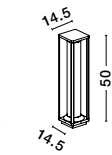

PACIFIC
— 9030601

PACIFIC
— 9030605

PACIFIC
— 9030604

PACIFIC
— 9030601

Sandy Black
Die-Casting
Aluminium
Natural Wood Colour
Acrylic & Clear
Polycarbonate
LED
E27 · 1x12 Watt
230 Volt · IP65
BULB EXCLUDED

L: 14.5
W: 21.5
H: 27.6 cm

PACIFIC
— 9030605

Sandy Black
Die-Casting
Aluminium
Natural Wood Colour
Acrylic & Clear
Polycarbonate
LED
E27 · 1x12 Watt
230 Volt · IP65
BULB EXCLUDED

L: 14.5
W: 14.5
H: 22 cm

PACIFIC
— 9030604

Sandy Black
Die-Casting
Aluminium
Natural Wood Colour
Acrylic & Clear
Polycarbonate
LED
E27 · 1x12 Watt
230 Volt · IP65
BULB EXCLUDED

L: 14.5
W: 14.5
H: 50 cm