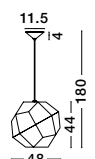

FOGGIA - 82148732

Gold Stainless Steel
Black Fabric Wire
LED E27 1x12 Watt 230 Volt
IP20 Bulb Excluded
D: 32 H: 29 H2: 180 cm

FOGGIA - 82148748

Gold Stainless Steel
Black Fabric Wire
LED E27 1x12 Watt 230 Volt
IP20 Bulb Excluded
D: 48 H: 44 H2: 180 cm

ERES - 9035972

Gold Metal
LED E27 1x12 Watt 230 Volt
IP20 Bulb Excluded
D: 25 H: 9 cm

ERES - 9035971

Gold Metal
LED E27 1x12 Watt 230 Volt
IP20 Bulb Excluded
D: 40 H: 12 cm