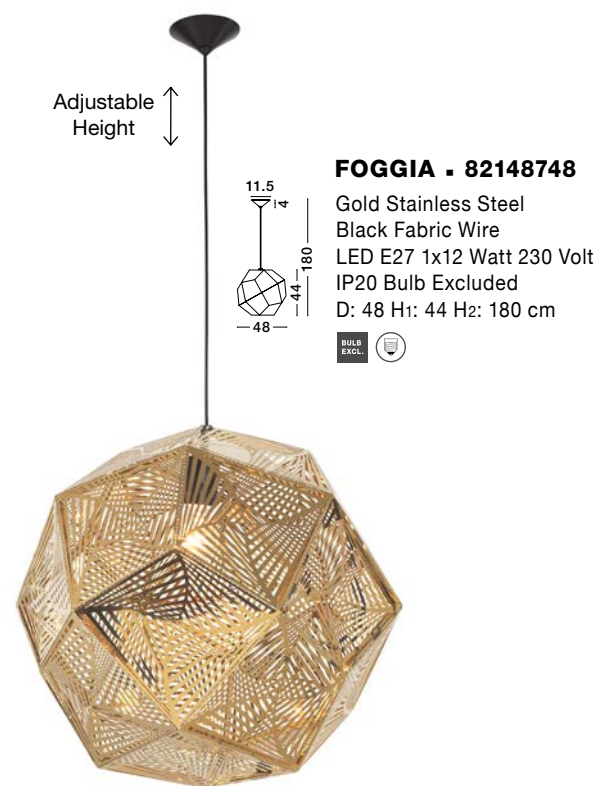

FOGGIA - 82148732

Gold Stainless Steel
Black Fabric Wire
LED E27 1x12 Watt 230 Volt
IP20 Bulb Excluded
D: 32 H: 29 H2: 180 cm

FOGGIA - 82148748

Gold Stainless Steel
Black Fabric Wire
LED E27 1x12 Watt 230 Volt
IP20 Bulb Excluded
D: 48 H: 44 H2: 180 cm

ERES - 9035972

Gold Metal
LED E27 1x12 Watt 230 Volt
IP20 Bulb Excluded
D: 25 H: 9 cm

ERES - 9035971

Gold Metal
LED E27 1x12 Watt 230 Volt
IP20 Bulb Excluded
D: 40 H: 12 cm