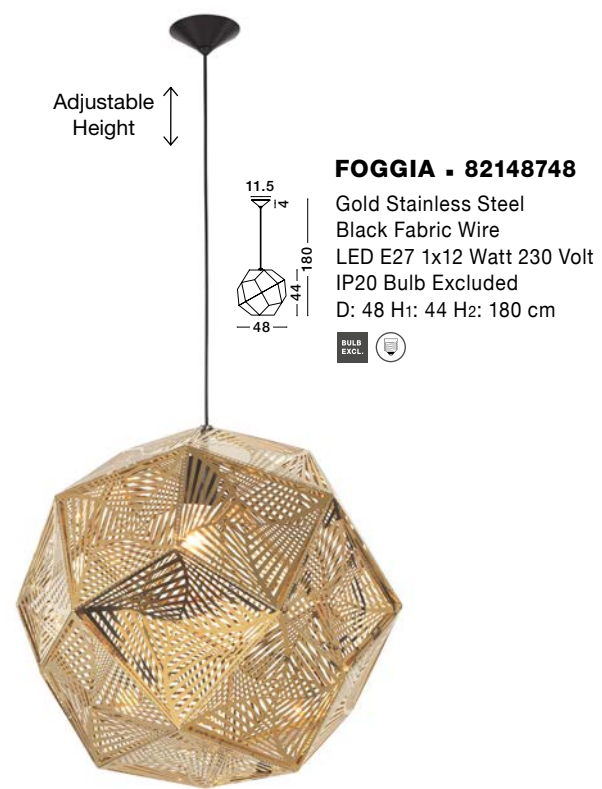

FOGGIA - 82148732
 Gold Stainless Steel
 Black Fabric Wire
 LED E27 1x12 Watt 230 Volt
 IP20 Bulb Excluded
 D: 32 H: 29 H2: 180 cm

FOGGIA - 82148748
 Gold Stainless Steel
 Black Fabric Wire
 LED E27 1x12 Watt 230 Volt
 IP20 Bulb Excluded
 D: 48 H: 44 H2: 180 cm

ERES - 9035972
 Gold Metal
 LED E27 1x12 Watt 230 Volt
 IP20 Bulb Excluded
 D: 25 H: 9 cm

ERES - 9035971
 Gold Metal
 LED E27 1x12 Watt 230 Volt
 IP20 Bulb Excluded
 D: 40 H: 12 cm