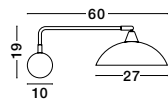

**MIRBA - 9035979**  
 Sandy Black Metal Outside  
 Gold Metal Inside  
 LED E27 1x12 Watt 230 Volt  
 IP20 Bulb Excluded  
 L: 27 W: 60 H: 19 cm

**MIRBA - 9035981**  
 Sandy Black Metal Outside  
 Gold Metal Inside  
 LED E27 1x12 Watt 230 Volt  
 IP20 Bulb Excluded  
 Cable Length: 130 cm  
 D: 27 H: 40 cm

**MIRBA - 9035982**  
 Sandy Black Metal Outside  
 Gold Metal Inside  
 LED E27 1x12 Watt 230 Volt  
 IP20 Bulb Excluded  
 Cable Length: 183 cm  
 D: 27 H: 160 cm