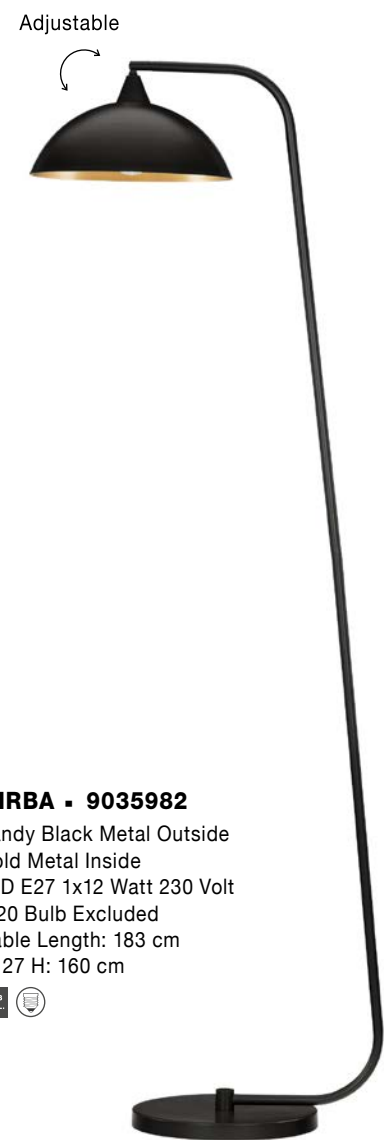

**MIRBA - 9035979**  
 Sandy Black Metal Outside  
 Gold Metal Inside  
 LED E27 1x12 Watt 230 Volt  
 IP20 Bulb Excluded  
 L: 27 W: 60 H: 19 cm

**MIRBA - 9035981**  
 Sandy Black Metal Outside  
 Gold Metal Inside  
 LED E27 1x12 Watt 230 Volt  
 IP20 Bulb Excluded  
 Cable Length: 130 cm  
 D: 27 H: 40 cm

**MIRBA - 9035982**  
 Sandy Black Metal Outside  
 Gold Metal Inside  
 LED E27 1x12 Watt 230 Volt  
 IP20 Bulb Excluded  
 Cable Length: 183 cm  
 D: 27 H: 160 cm