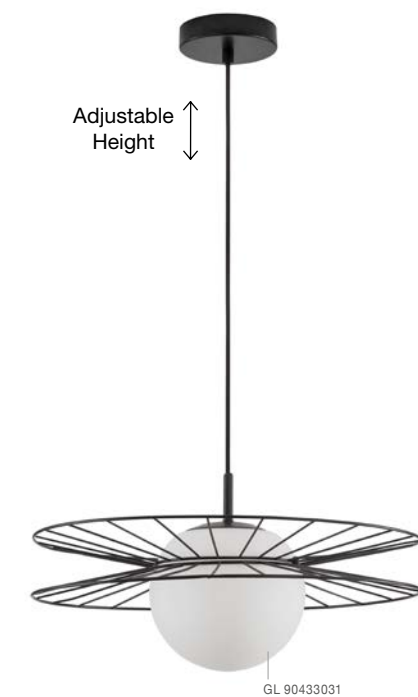

GL 90433031

ELLERY - 9043303

Gold Metal
& Opal Glass
LED E27 1x12 Watt 230 Volt
IP20 Bulb Excluded
D: 45 H: 22.5 H2: 150 cm

GL 96201271

FLY - 9620126

Matt Black Metal
& Opal Glass
LED E27 1x12 Watt 230 Volt
IP20 Bulb Excluded
D: 36 H: 115 cm

GL 90433031

ELLERY - 9043302

Sandy Black Metal
& Opal Glass
LED E27 1x12 Watt 230 Volt
IP20 Bulb Excluded
D: 45 H: 22.5 H2: 150 cm

GL 96201271

FLY - 9620127

Matt White Metal
& Opal Glass
LED E27 1x12 Watt 230 Volt
IP20 Bulb Excluded
D: 36 H: 115 cm