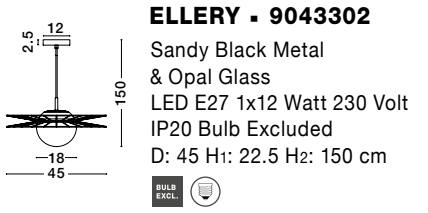

GL 90433031

ELLERY - 9043303

Gold Metal
& Opal Glass
LED E27 1x12 Watt 230 Volt
IP20 Bulb Excluded
D: 45 H: 22.5 H2: 150 cm

GL 96201271

FLY - 9620126

Matt Black Metal
& Opal Glass
LED E27 1x12 Watt 230 Volt
IP20 Bulb Excluded
D: 36 H: 115 cm

GL 90433031

ELLERY - 9043302

Sandy Black Metal
& Opal Glass
LED E27 1x12 Watt 230 Volt
IP20 Bulb Excluded
D: 45 H: 22.5 H2: 150 cm

GL 96201271

FLY - 9620127

Matt White Metal
& Opal Glass
LED E27 1x12 Watt 230 Volt
IP20 Bulb Excluded
D: 36 H: 115 cm