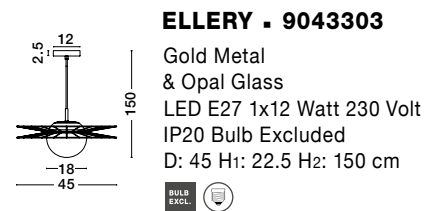

GL 90433031

ELLERY - 9043303

Gold Metal
& Opal Glass
LED E27 1x12 Watt 230 Volt
IP20 Bulb Excluded
D: 45 H: 22.5 H2: 150 cm

GL 96201271

FLY - 9620126

Matt Black Metal
& Opal Glass
LED E27 1x12 Watt 230 Volt
IP20 Bulb Excluded
D: 36 H: 115 cm

GL 90433031

ELLERY - 9043302

Sandy Black Metal
& Opal Glass
LED E27 1x12 Watt 230 Volt
IP20 Bulb Excluded
D: 45 H: 22.5 H2: 150 cm

GL 96201271

FLY - 9620127

Matt White Metal
& Opal Glass
LED E27 1x12 Watt 230 Volt
IP20 Bulb Excluded
D: 36 H: 115 cm