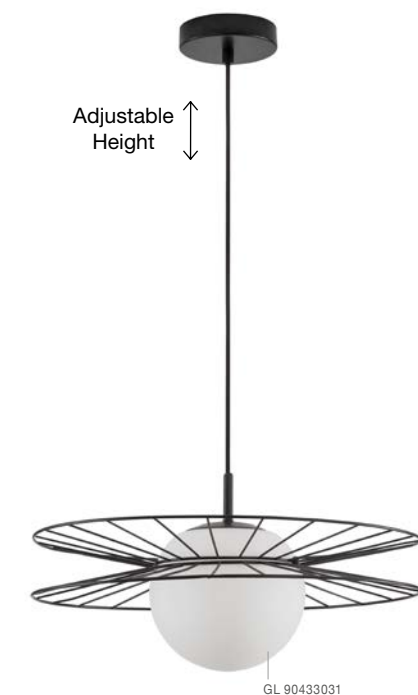

GL 90433031

ELLERY - 9043303

Gold Metal
& Opal Glass
LED E27 1x12 Watt 230 Volt
IP20 Bulb Excluded
D: 45 H: 22.5 H2: 150 cm

GL 96201271

FLY - 9620126

Matt Black Metal
& Opal Glass
LED E27 1x12 Watt 230 Volt
IP20 Bulb Excluded
D: 36 H: 115 cm

GL 90433031

ELLERY - 9043302

Sandy Black Metal
& Opal Glass
LED E27 1x12 Watt 230 Volt
IP20 Bulb Excluded
D: 45 H: 22.5 H2: 150 cm

GL 96201271

FLY - 9620127

Matt White Metal
& Opal Glass
LED E27 1x12 Watt 230 Volt
IP20 Bulb Excluded
D: 36 H: 115 cm