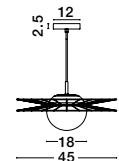

GL 90433031

ELLERY - 9043303

Gold Metal
& Opal Glass
LED E27 1x12 Watt 230 Volt
IP20 Bulb Excluded
D: 45 H: 22.5 H2: 150 cm

GL 96201271

FLY - 9620126

Matt Black Metal
& Opal Glass
LED E27 1x12 Watt 230 Volt
IP20 Bulb Excluded
D: 36 H: 115 cm

GL 90433031

ELLERY - 9043302

Sandy Black Metal
& Opal Glass
LED E27 1x12 Watt 230 Volt
IP20 Bulb Excluded
D: 45 H: 22.5 H2: 150 cm

GL 96201271

FLY - 9620127

Matt White Metal
& Opal Glass
LED E27 1x12 Watt 230 Volt
IP20 Bulb Excluded
D: 36 H: 115 cm