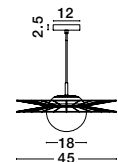

GL 90433031

ELLERY - 9043303

Gold Metal
& Opal Glass
LED E27 1x12 Watt 230 Volt
IP20 Bulb Excluded
D: 45 H: 22.5 H2: 150 cm

GL 96201271

FLY - 9620126

Matt Black Metal
& Opal Glass
LED E27 1x12 Watt 230 Volt
IP20 Bulb Excluded
D: 36 H: 115 cm

GL 90433031

ELLERY - 9043302

Sandy Black Metal
& Opal Glass
LED E27 1x12 Watt 230 Volt
IP20 Bulb Excluded
D: 45 H: 22.5 H2: 150 cm

GL 96201271

FLY - 9620127

Matt White Metal
& Opal Glass
LED E27 1x12 Watt 230 Volt
IP20 Bulb Excluded
D: 36 H: 115 cm