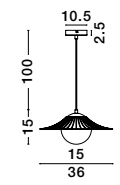

GL 90433031

ELLERY - 9043303

Gold Metal
& Opal Glass
LED E27 1x12 Watt 230 Volt
IP20 Bulb Excluded
D: 45 H: 22.5 H2: 150 cm

GL 96201271

FLY - 9620126

Matt Black Metal
& Opal Glass
LED E27 1x12 Watt 230 Volt
IP20 Bulb Excluded
D: 36 H: 115 cm

GL 90433031

ELLERY - 9043302

Sandy Black Metal
& Opal Glass
LED E27 1x12 Watt 230 Volt
IP20 Bulb Excluded
D: 45 H: 22.5 H2: 150 cm

GL 96201271

FLY - 9620127

Matt White Metal
& Opal Glass
LED E27 1x12 Watt 230 Volt
IP20 Bulb Excluded
D: 36 H: 115 cm