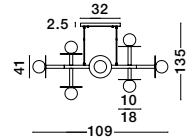

GL 90433111

PIELO - 9043311
 Brass Gold Metal
 Opal Glass
 LED G9 1x5 Watt 230 Volt
 IP20 Bulb Excluded
 D: 22 H: 55 H2: 150 cm

GL 90433111

PIELO - 9043312
 Brass Gold Metal
 Opal Glass
 LED G9 8x5 Watt 230 Volt
 IP20 Bulb Excluded
 L: 109 W: 41 H: 57 H2: 135 cm

GL 90433111

PIELO - 9043318
 Brass Gold Metal
 Opal Glass
 LED G9 4x5 Watt 230 Volt
 IP20 Bulb Excluded
 L: 51 W: 37 H: 17 cm