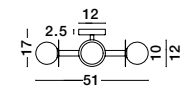

PIELO - 9043318
Brass Gold Metal
Opal Glass
LED G9 4x5 Watt 230 Volt
IP20 Bulb Excluded
L: 51 W: 37 H: 17 cm