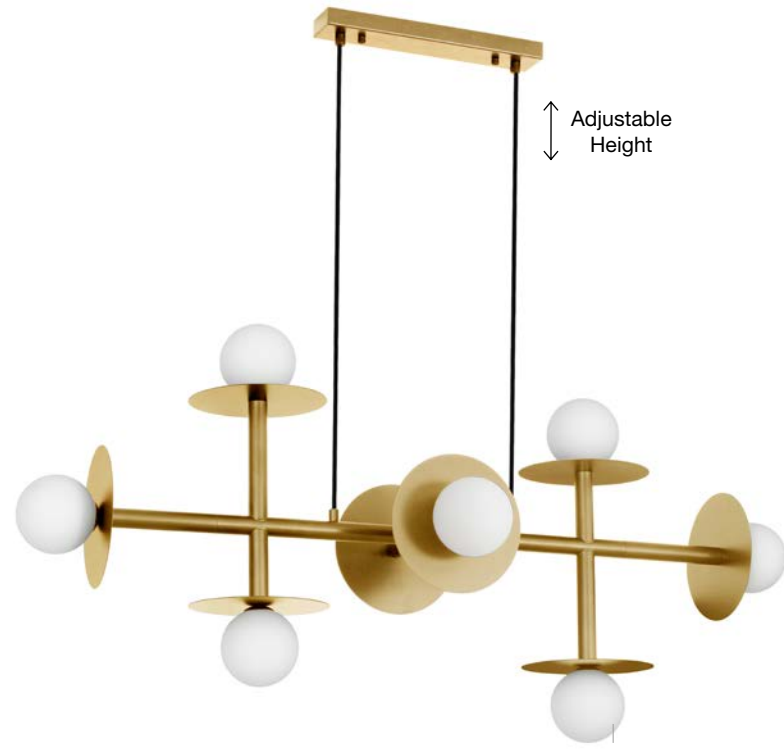

GL 90433111

PIELO - 9043311
 Brass Gold Metal
 Opal Glass
 LED G9 1x5 Watt 230 Volt
 IP20 Bulb Excluded
 D: 22 H: 55 H2: 150 cm

GL 90433111

PIELO - 9043312
 Brass Gold Metal
 Opal Glass
 LED G9 8x5 Watt 230 Volt
 IP20 Bulb Excluded
 L: 109 W: 41 H: 57 H2: 135 cm

GL 90433111

PIELO - 9043318
 Brass Gold Metal
 Opal Glass
 LED G9 4x5 Watt 230 Volt
 IP20 Bulb Excluded
 L: 51 W: 37 H: 17 cm