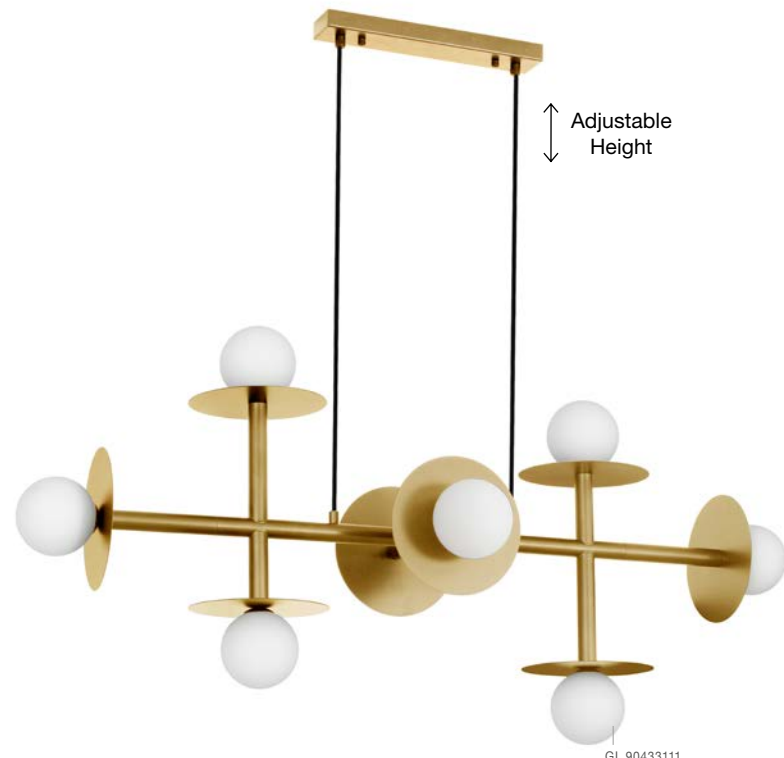

GL 90433111

**PIELO - 9043311**  
 Brass Gold Metal  
 Opal Glass  
 LED G9 1x5 Watt 230 Volt  
 IP20 Bulb Excluded  
 D: 22 H: 55 H2: 150 cm

GL 90433111

**PIELO - 9043312**  
 Brass Gold Metal  
 Opal Glass  
 LED G9 8x5 Watt 230 Volt  
 IP20 Bulb Excluded  
 L: 109 W: 41 H: 57 H2: 135 cm

GL 90433111

**PIELO - 9043318**  
 Brass Gold Metal  
 Opal Glass  
 LED G9 4x5 Watt 230 Volt  
 IP20 Bulb Excluded  
 L: 51 W: 37 H: 17 cm