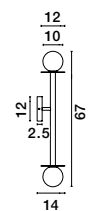

GL 90433111

PIELO - 90433115

Brass Gold Metal
Opal Glass
LED G9 1x5 Watt
IP20 Bulb Excluded
D: 12 W: 14 H: 45 cm

GL 90433111

PIELO - 90433119

Brass Gold Metal
Opal Glass
LED G9 2x5 Watt
IP20 Bulb Excluded
D: 12 W: 14 H: 67 cm

GL 90433111

PIELO - 90433113

Brass Gold Metal
Opal Glass
LED G9 1x5 Watt 230 Volt
IP20 Class II
Bulb Excluded
D: 32 H: 68 cm

GL 90433111

PIELO - 90433114

Brass Gold Metal
Opal Glass
LED G9 1x5 Watt 230 Volt
IP20 Class II
Bulb Excluded
D: 42 H: 165 cm