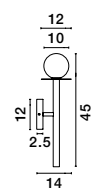

GL 90433111

PIELO - 90433115

Brass Gold Metal
Opal Glass
LED G9 1x5 Watt
IP20 Bulb Excluded
D: 12 W: 14 H: 45 cm

GL 90433111

PIELO - 90433119

Brass Gold Metal
Opal Glass
LED G9 2x5 Watt
IP20 Bulb Excluded
D: 12 W: 14 H: 67 cm

GL 90433111

PIELO - 90433113

Brass Gold Metal
Opal Glass
LED G9 1x5 Watt 230 Volt
IP20 Class II
Bulb Excluded
D: 32 H: 68 cm

GL 90433111

PIELO - 90433114

Brass Gold Metal
Opal Glass
LED G9 1x5 Watt 230 Volt
IP20 Class II
Bulb Excluded
D: 42 H: 165 cm