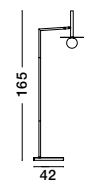

GL 90433111

PIELO - 90433115

Brass Gold Metal
Opal Glass
LED G9 1x5 Watt
IP20 Bulb Excluded
D: 12 W: 14 H: 45 cm

GL 90433111

PIELO - 90433119

Brass Gold Metal
Opal Glass
LED G9 2x5 Watt
IP20 Bulb Excluded
D: 12 W: 14 H: 67 cm

GL 90433111

PIELO - 90433113

Brass Gold Metal
Opal Glass
LED G9 1x5 Watt 230 Volt
IP20 Class II
Bulb Excluded
D: 32 H: 68 cm

GL 90433111

PIELO - 90433114

Brass Gold Metal
Opal Glass
LED G9 1x5 Watt 230 Volt
IP20 Class II
Bulb Excluded
D: 42 H: 165 cm