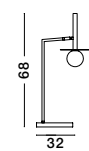

GL 90433111

PIELO - 90433115

Brass Gold Metal
Opal Glass
LED G9 1x5 Watt
IP20 Bulb Excluded
D: 12 W: 14 H: 45 cm

GL 90433111

PIELO - 90433119

Brass Gold Metal
Opal Glass
LED G9 2x5 Watt
IP20 Bulb Excluded
D: 12 W: 14 H: 67 cm

GL 90433111

PIELO - 90433113

Brass Gold Metal
Opal Glass
LED G9 1x5 Watt 230 Volt
IP20 Class II
Bulb Excluded
D: 32 H: 68 cm

GL 90433111

PIELO - 90433114

Brass Gold Metal
Opal Glass
LED G9 1x5 Watt 230 Volt
IP20 Class II
Bulb Excluded
D: 42 H: 165 cm