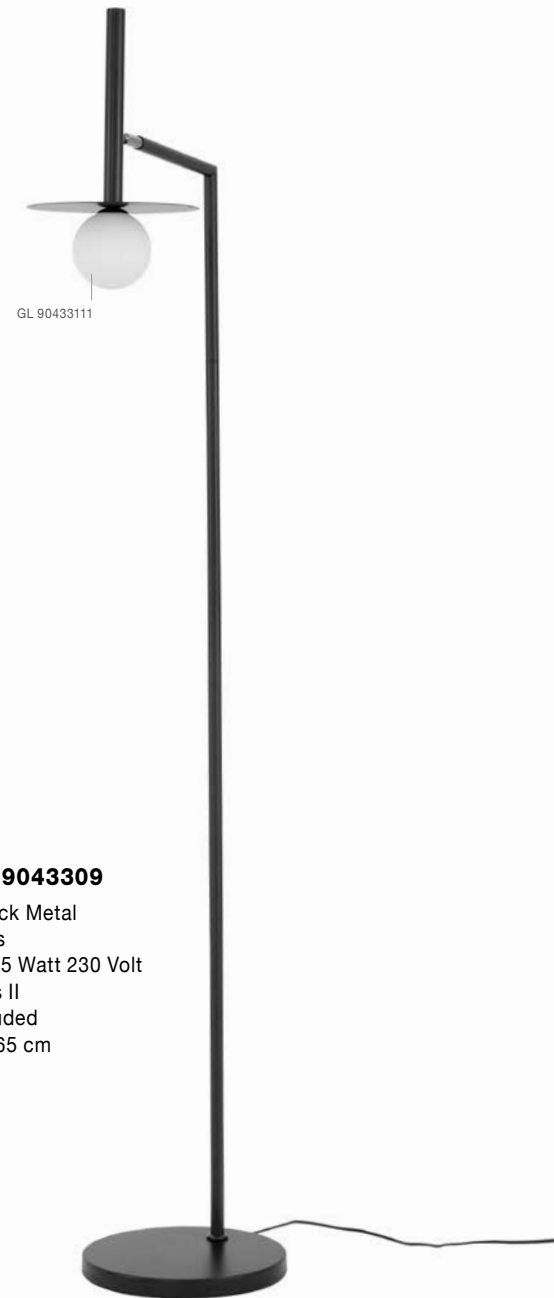

PIELO - 9043310
 Sandy Black Metal
 Opal Glass
 LED G9 1x5 Watt
 IP20 Bulb Excluded
 D: 12 W: 14 H: 45 cm

PIELO - 9043317
 Sandy Black Metal
 Opal Glass
 LED G9 2x5 Watt
 IP20 Bulb Excluded
 D: 12 W: 14 H: 67 cm

PIELO - 9043308
 Sandy Black Metal
 Opal Glass
 LED G9 1x5 Watt 230 Volt
 IP20 Class II
 Bulb Excluded
 D: 32 H: 68 cm

PIELO - 9043309
 Sandy Black Metal
 Opal Glass
 LED G9 1x5 Watt 230 Volt
 IP20 Class II
 Bulb Excluded
 D: 42 H: 165 cm